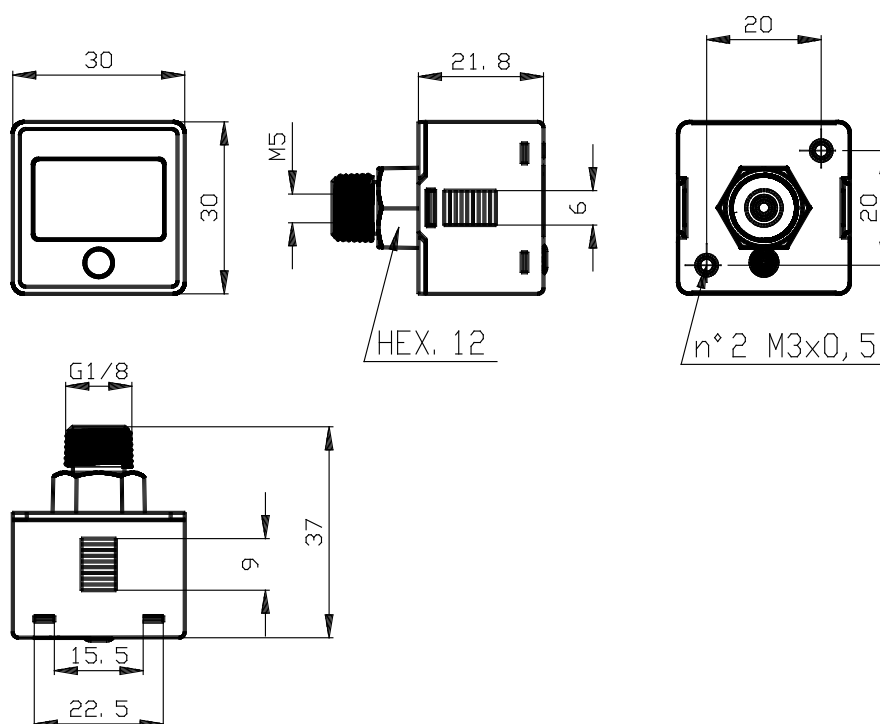

Manometers - Series PG

Product code: PG001-VB-1/4

Datasheet creation date: 07/03/2025 16:08

Check the most updated document online [click here](#)

TECHNICAL DATA

Series	PG
Bottom scale	001 = -1 bar
Pressure range	V = vacuum
Lighting	B = back light
Electrical Connection	battery-powered
Pneumatic connections	1/4 = G 1/4 BSPP; M5 (for battery-powered version only)

Manometers - Series PG

Product code: PG001-VB-1/4

DIMENSIONS

Series	PG
Bottom scale	001 = -1 bar
Pressure range	V = vacuum
Lighting	B = back light
Electrical Connection	battery-powered
Pneumatic connections	1/4 = G 1/4 BSPP; M5 (for battery-powered version only)