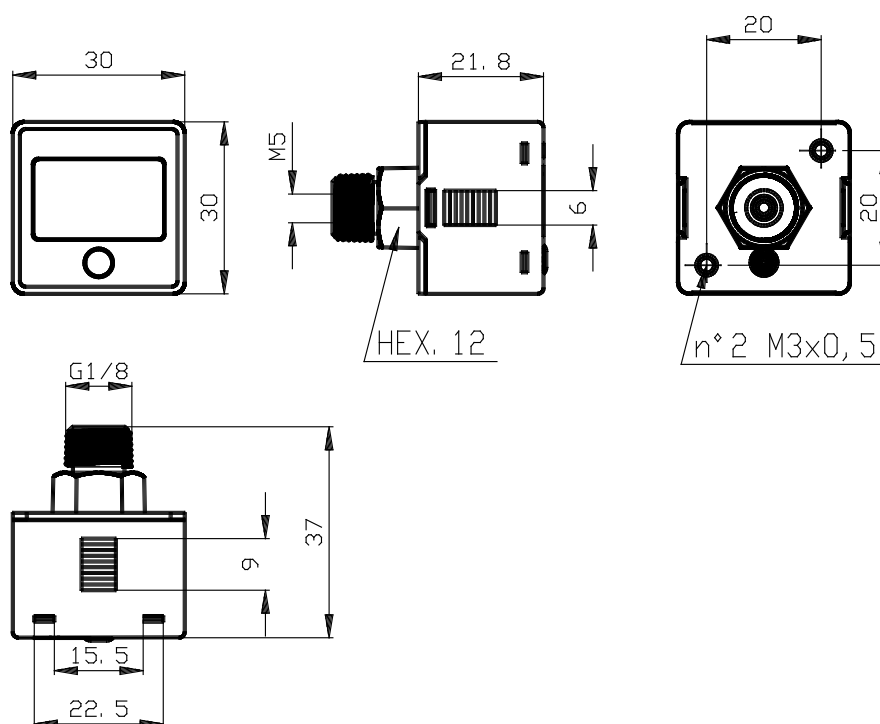

Manometers - Series PG

Product code: PG001-VB-1/8

Datasheet creation date: 07/03/2025 16:08

Check the most updated document online [click here](#)

TECHNICAL DATA

Series	PG
Bottom scale	001 = -1 bar
Pressure range	V = vacuum
Lighting	B = back light
Electrical Connection	battery-powered
Pneumatic connections	1/8 = G 1/8 BSPP; M5

Manometers - Series PG

Product code: PG001-VB-1/8

DIMENSIONS

Series	PG
Bottom scale	001 = -1 bar
Pressure range	V = vacuum
Lighting	B = back light
Electrical Connection	battery-powered
Pneumatic connections	1/8 = G 1/8 BSPP; M5