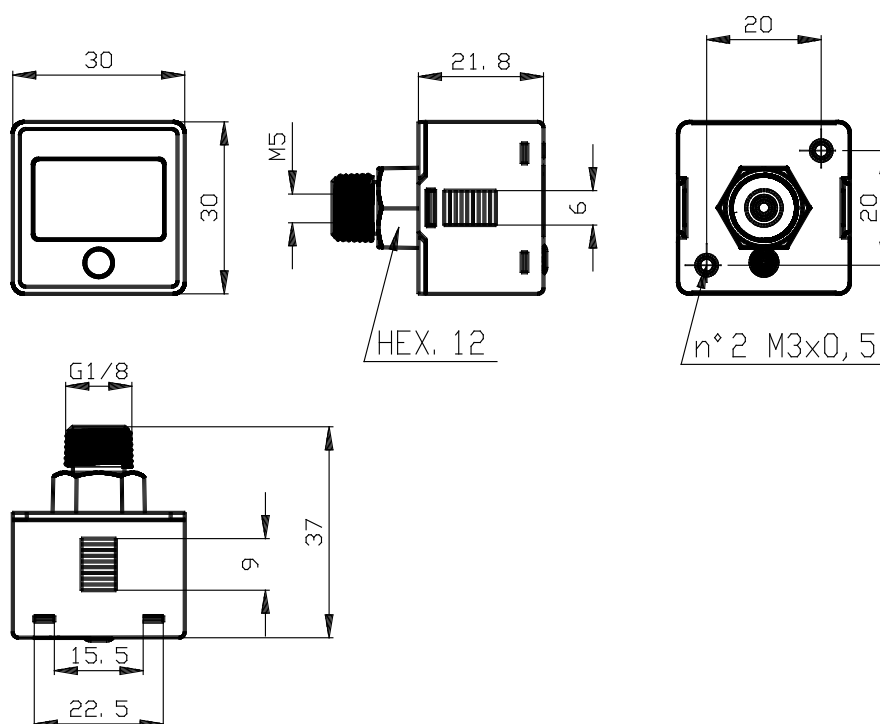

## Manometers - Series PG

Product code: PG010-PB-1/4

Datasheet creation date: 07/03/2025 16:08

Check the most updated document online [click here](#)

### TECHNICAL DATA

<b>Series</b>	PG
<b>Bottom scale</b>	010 = 10 bar
<b>Pressure range</b>	P = pressure
<b>Lighting</b>	B = back light
<b>Electrical Connection</b>	battery-powered
<b>Pneumatic connections</b>	1/4 = G 1/4 BSPP; M5 (for battery-powered version only)

## Manometers - Series PG

Product code: PG010-PB-1/4

### DIMENSIONS

<b>Series</b>	PG
<b>Bottom scale</b>	010 = 10 bar
<b>Pressure range</b>	P = pressure
<b>Lighting</b>	B = back light
<b>Electrical Connection</b>	battery-powered
<b>Pneumatic connections</b>	1/4 = G 1/4 BSPP; M5 (for battery-powered version only)