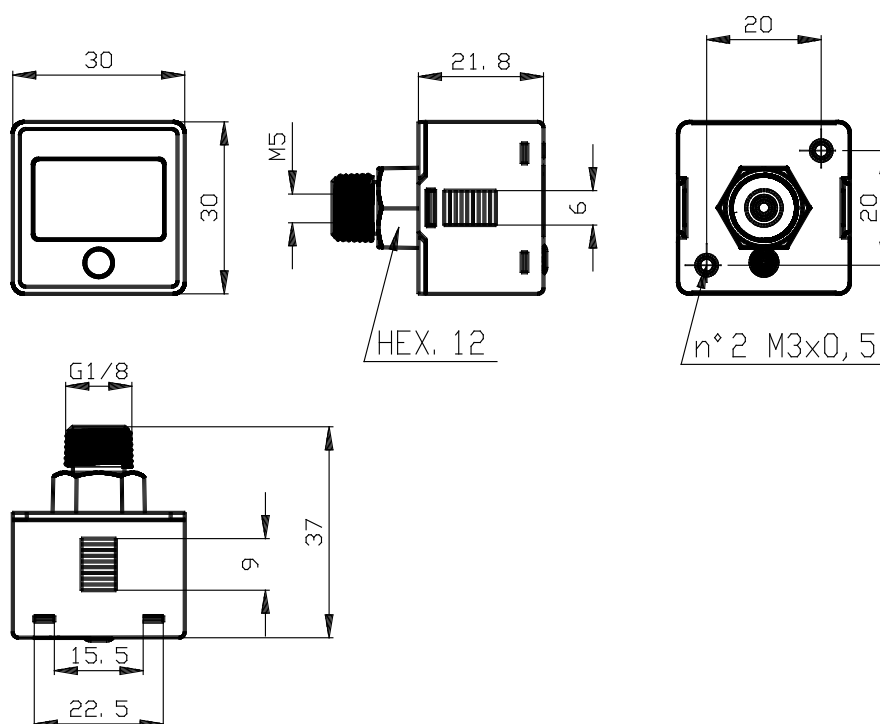

Manometers - Series PG

Product code: PG010-PB-1/8

Datasheet creation date: 07/03/2025 16:08

Check the most updated document online [click here](#)

TECHNICAL DATA

| | |
|------------------------------|----------------------|
| Series | PG |
| Bottom scale | 010 = 10 bar |
| Pressure range | P = pressure |
| Lighting | B = back light |
| Electrical Connection | battery-powered |
| Pneumatic connections | 1/8 = G 1/8 BSPP; M5 |

Manometers - Series PG

Product code: PG010-PB-1/8

DIMENSIONS

| | |
|------------------------------|----------------------|
| Series | PG |
| Bottom scale | 010 = 10 bar |
| Pressure range | P = pressure |
| Lighting | B = back light |
| Electrical Connection | battery-powered |
| Pneumatic connections | 1/8 = G 1/8 BSPP; M5 |