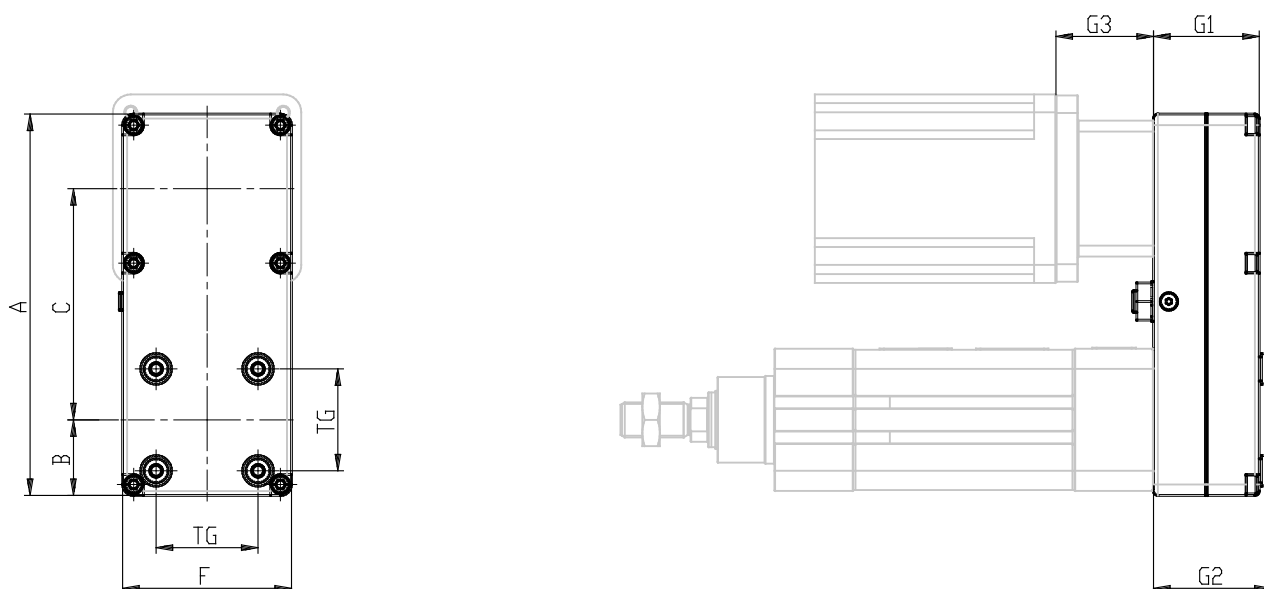

Kit for parallel connection - Mod. PM

Product code: PM-6E-32-0100P

Datasheet creation date: 07/03/2025 15:49

Check the most updated document online [click here](#)

■ TECHNICAL DATA

Mod.	PM-6E-32-0100P
Gearbox	-
Motor	Brushless 100W

Kit for parallel connection - Mod. PM

Product code: PM-6E-32-0100P

DIMENSIONS

E (mm)	0
A (mm)	122
F (mm)	54
G1 (mm)	35
G2 (mm)	39.5
G3 (mm)	
B (mm)	26.5
C (mm)	65.0
TG (mm)	32.5
Weight (g)	450