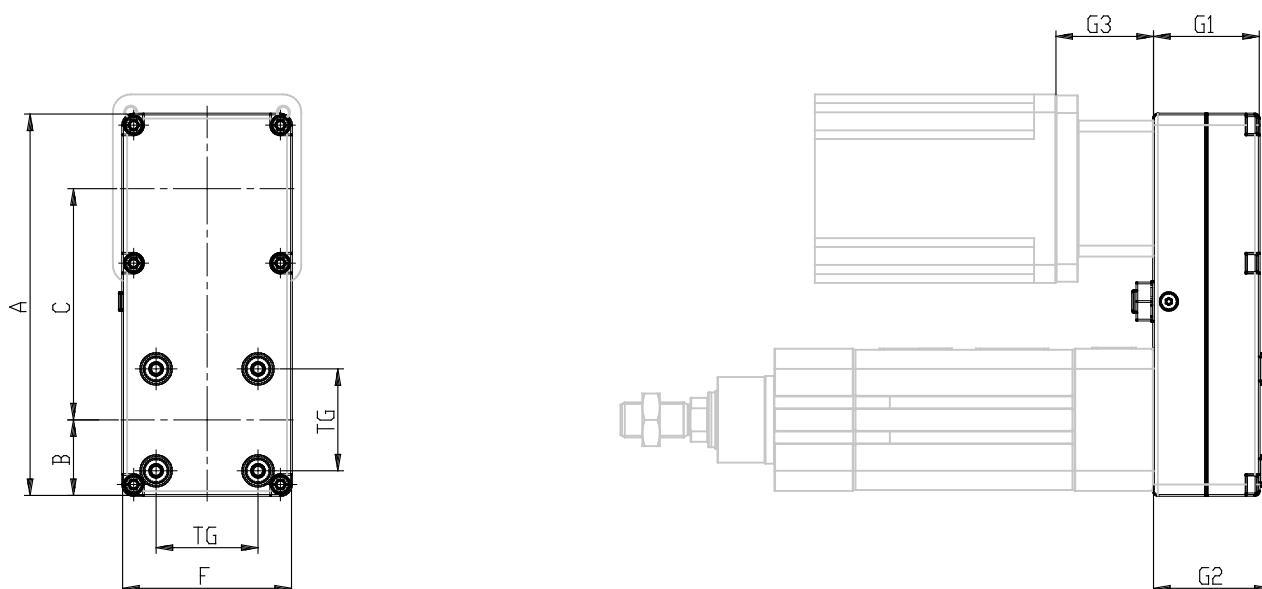

Kit for parallel connection - Mod. PM

Product code: PM-6E-40-0024P

Datasheet creation date: 07/03/2025 15:49

Check the most updated document online [click here](#)

TECHNICAL DATA

Mod.	PM-6E-40-0024P
Gearbox	-
Motor	Stepper Nema24

Kit for parallel connection - Mod. PM

Product code: PM-6E-40-0024P

DIMENSIONS

E (mm)	60
A (mm)	154
F (mm)	67
G1 (mm)	46
G2 (mm)	50.5
G3 (mm)	
B (mm)	30.0
C (mm)	90.0
TG (mm)	38.0
Weight (g)	960