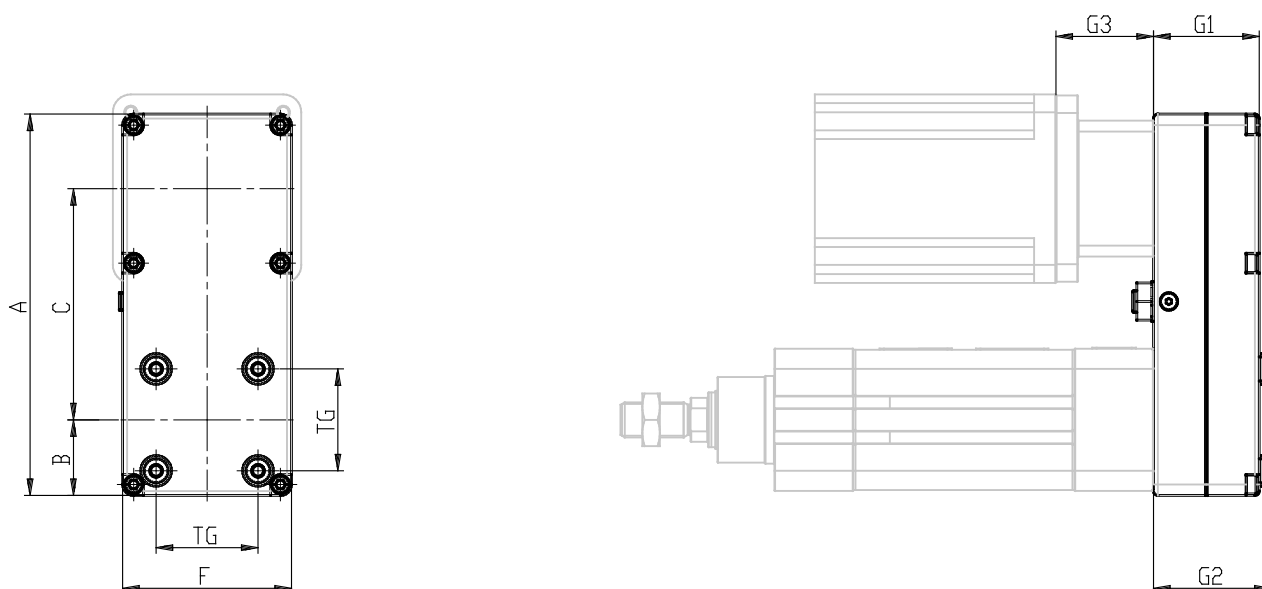

Kit for parallel connection - Mod. PM

Product code: PM-6E-40-0400P

Datasheet creation date: 07/03/2025 15:49

Check the most updated document online [click here](#)

TECHNICAL DATA

Mod.	PM-6E-40-0400P
Gearbox	-
Motor	Brushless 400W

Kit for parallel connection - Mod. PM

Product code: PM-6E-40-0400P

DIMENSIONS

E (mm)	60
A (mm)	154
F (mm)	67
G1 (mm)	46
G2 (mm)	50.5
G3 (mm)	
B (mm)	30.0
C (mm)	90.0
TG (mm)	38.0
Weight (g)	960