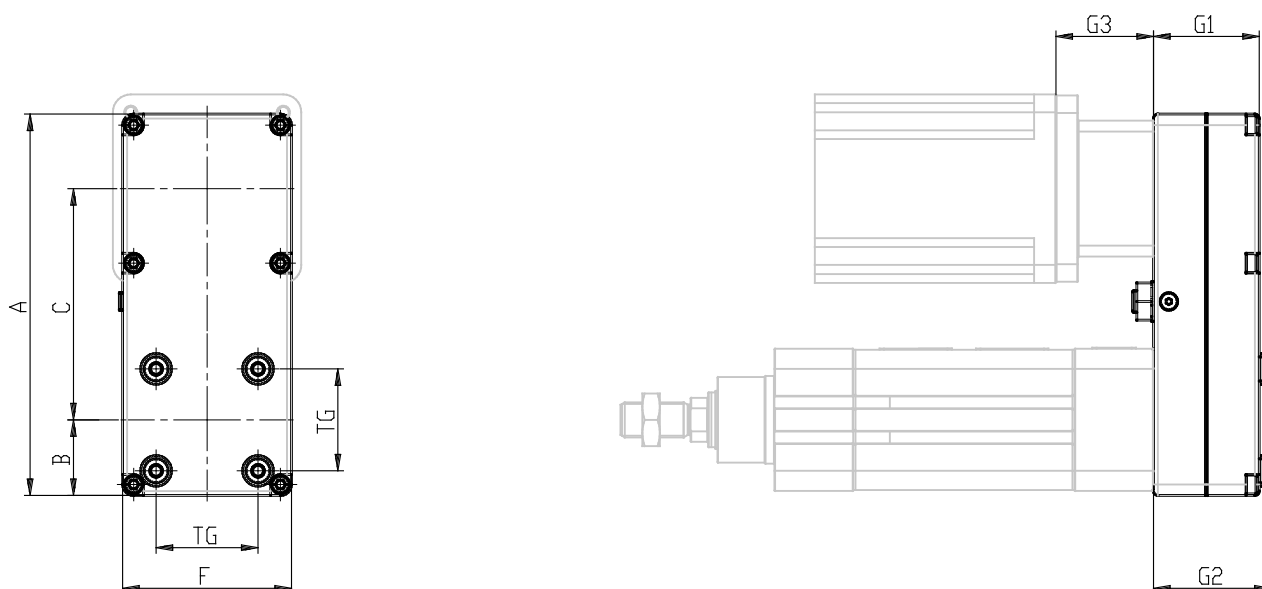

Kit for parallel connection - Mod. PM

Product code: PM-6E-50-0034P

Datasheet creation date: 07/03/2025 15:49

Check the most updated document online [click here](#)

TECHNICAL DATA

Mod.	PM-6E-50-0034P
Gearbox	-
Motor	Stepper Nema34

Kit for parallel connection - Mod. PM

Product code: PM-6E-50-0034P

DIMENSIONS

E (mm)	60
A (mm)	174
F (mm)	77
G1 (mm)	48
G2 (mm)	53.5
G3 (mm)	44.500
B (mm)	34.5
C (mm)	105.5
TG (mm)	46.5
Weight (g)	1375