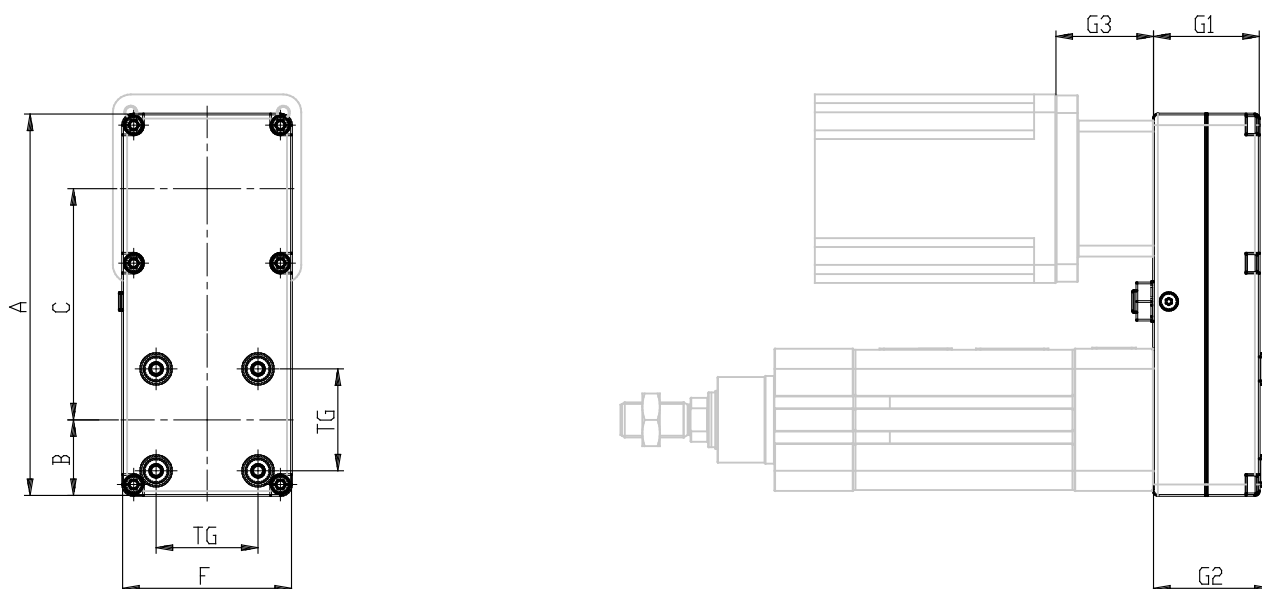

Kit for parallel connection - Mod. PM

Product code: PM-6E-80-1000P

Datasheet creation date: 07/03/2025 15:49

Check the most updated document online [click here](#)

TECHNICAL DATA

Mod.	PM-6E-80-1000P
Gearbox	-
Motor	Brushless 1kW

Kit for parallel connection - Mod. PM

Product code: PM-6E-80-1000P

DIMENSIONS

E (mm)	80
A (mm)	310
F (mm)	135
G1 (mm)	70
G2 (mm)	77.0
G3 (mm)	
B (mm)	65.0
C (mm)	180.0
TG (mm)	72.0
Weight (g)	4457