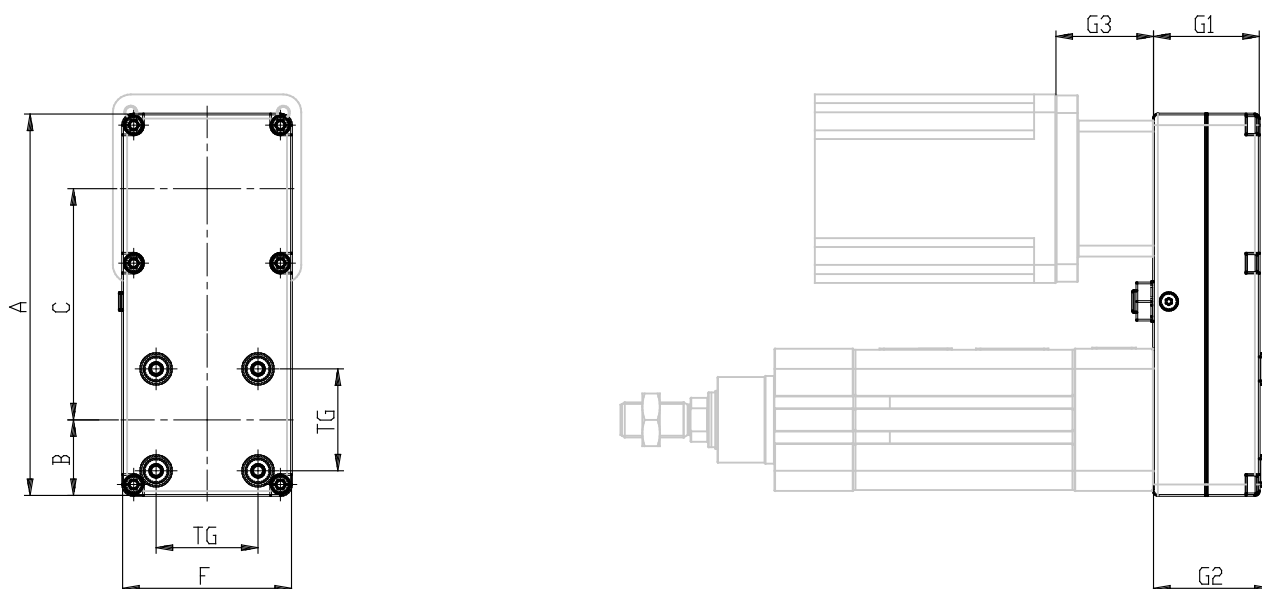

Kit for parallel connection - Mod. PM

Product code: PM-6E-80-R080P

Datasheet creation date: 07/03/2025 15:49

Check the most updated document online [click here](#)

TECHNICAL DATA

Mod.	PM-6E-80-R080P
Gearbox	GB-080...
Motor	Brushless 750W

Kit for parallel connection - Mod. PM

Product code: PM-6E-80-R080P

DIMENSIONS

E (mm)	80
A (mm)	310
F (mm)	135
G1 (mm)	70
G2 (mm)	77.0
G3 (mm)	
B (mm)	65.0
C (mm)	180.0
TG (mm)	72.0
Weight (g)	4457