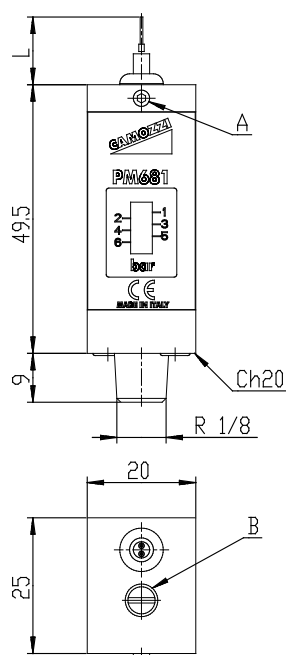

Pressure switches with setting visual scale - Series PM681-...

Product code: PM681-1

Datasheet creation date: 10/03/2025 02:39

Check the most updated document online [click here](#)

TECHNICAL DATA

Mod.	PM681-1
------	---------

Pressure switches with setting visual scale - Series PM681-...

Product code: PM681-1

A= GRANDI DI BLOCCAGGIO TARATURA
B= GRANDI DI REGOLAZIONE

DIMENSIONS

L (m)	1 m
Max switch voltage	48 V
Max switch current	0,5 A
Max switch capacity	10 W
Max fluid temperature	60° C
Max pressure	20 bar
Setting range	1+6 bar
Weight (g)	95 g