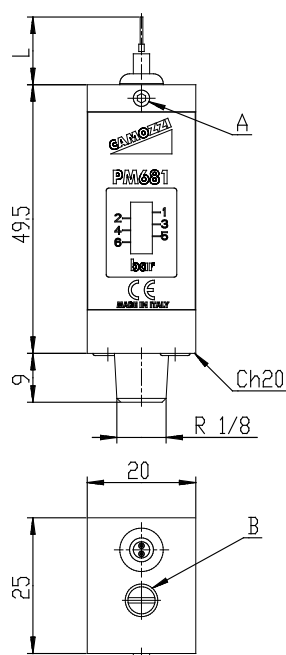

## Pressure switches with setting visual scale - Series PM681-...

Product code: PM681-3

Datasheet creation date: 10/03/2025 02:39

Check the most updated document online [click here](#)

## Pressure switches with setting visual scale - Series PM681-...

Product code: PM681-3

A= GRANDI DI BLOCCAGGIO TARATURA  
B= GRANDI DI REGOLAZIONE

### DIMENSIONS

<b>L (m)</b>	3 m
<b>Max switch voltage</b>	48 V
<b>Max switch current</b>	0,5 A
<b>Max switch capacity</b>	10 W
<b>Max fluid temperature</b>	60° C
<b>Max pressure</b>	20 bar
<b>Setting range</b>	1+6 bar
<b>Weight (g)</b>	95 g