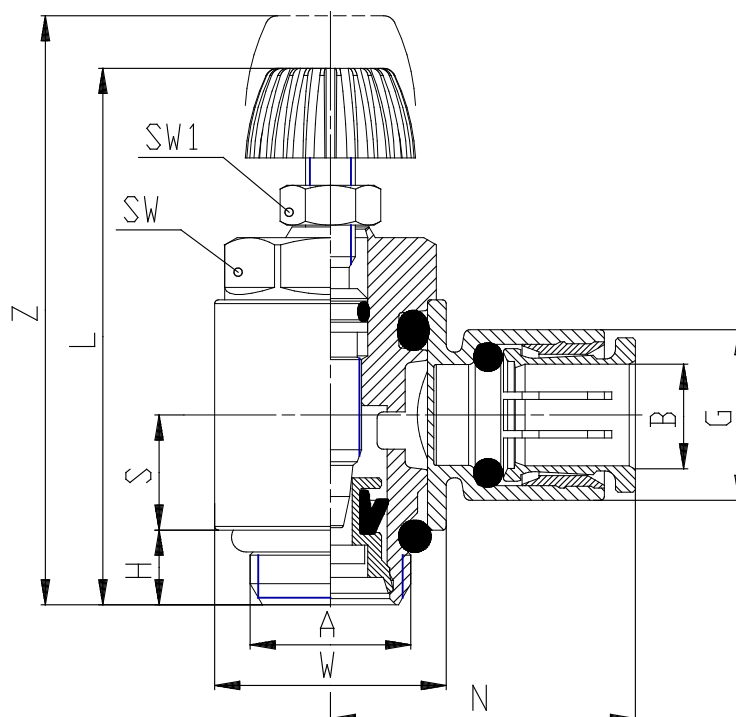

## Valves - Series PMVU

Product code: PMVU 708-3/8-12

Datasheet creation date: 10/03/2025 12:14

Check the most updated document online [click here](#)

### TECHNICAL DATA

Mod.	PMVU 708-3/8-12
------	-----------------

## Valves - Series PMVU

Product code: PMVU 708-3/8-12

### DIMENSIONS

<b>A</b>	G3/8
<b>B (mm)</b>	12
<b>G (mm)</b>	20.2
<b>H (mm)</b>	7.0
<b>L (mm)</b>	48.5
<b>N (mm)</b>	29.0
<b>S (mm)</b>	11.00
<b>W (mm)</b>	22.0
<b>SW (mm)</b>	18
<b>SW1 (mm)</b>	10
<b>Z (mm)</b>	56.5