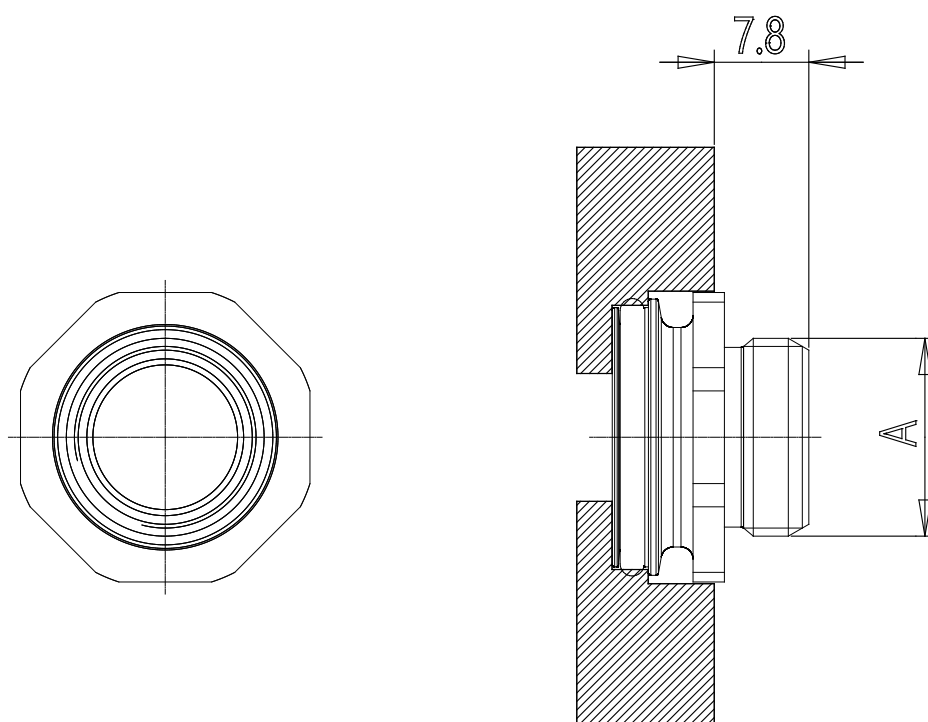

Kit to fix PME on Series MD - Series PME

Product code: PRE-3/8-C

Datasheet creation date: 10/03/2025 10:54

Check the most updated document online [click here](#)

■ TECHNICAL DATA

Mod.	PRE-3/8-C
------	-----------

Kit to fix PME on Series MD - Series PME

Product code: PRE-3/8-C

DIMENSIONS

Mod.	PRE-3/8-C
A	G3/8