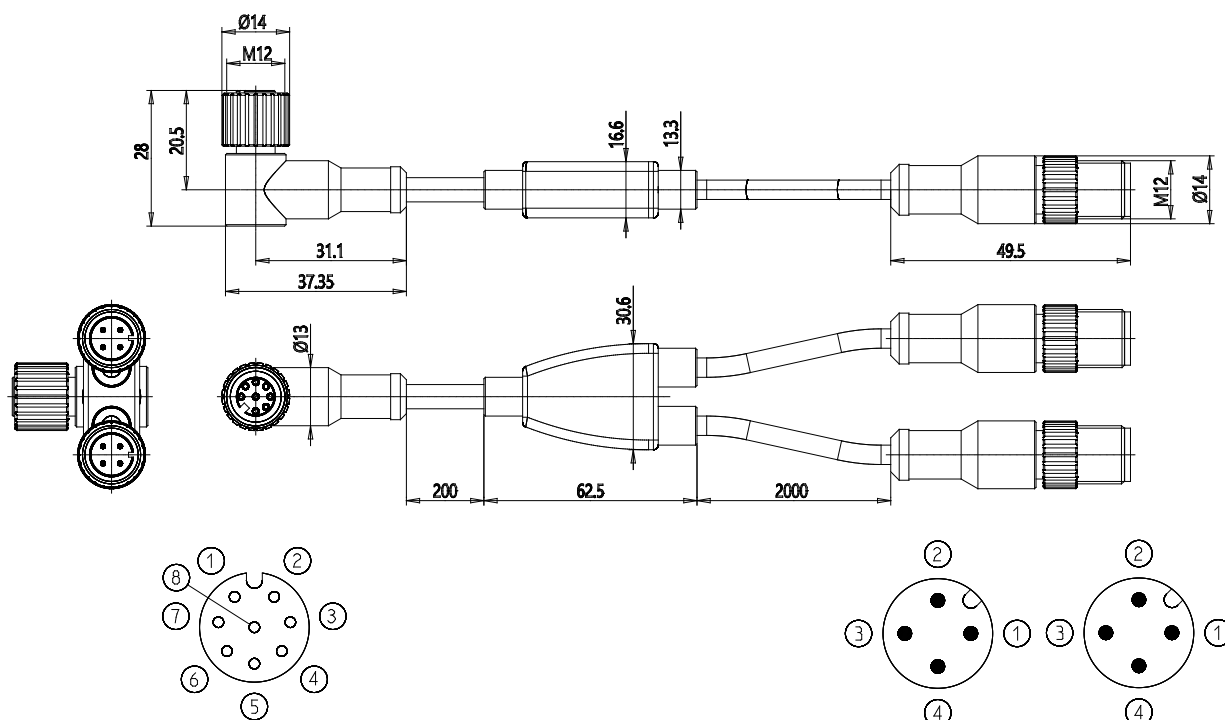

Y-shaped, PRE - CX4 connection cable - Series PRE

Product code: PRE-CS-Y-I

Datasheet creation date: 10/03/2025 10:54

Check the most updated document online [click here](#)

TECHNICAL DATA

Mod.	PRE-CS-Y-I
------	------------

Y-shaped, PRE - CX4 connection cable - Series PRE

Product code: PRE-CS-Y-I

DIMENSIONS

Mod.	PRE-CS-Y-I
------	------------