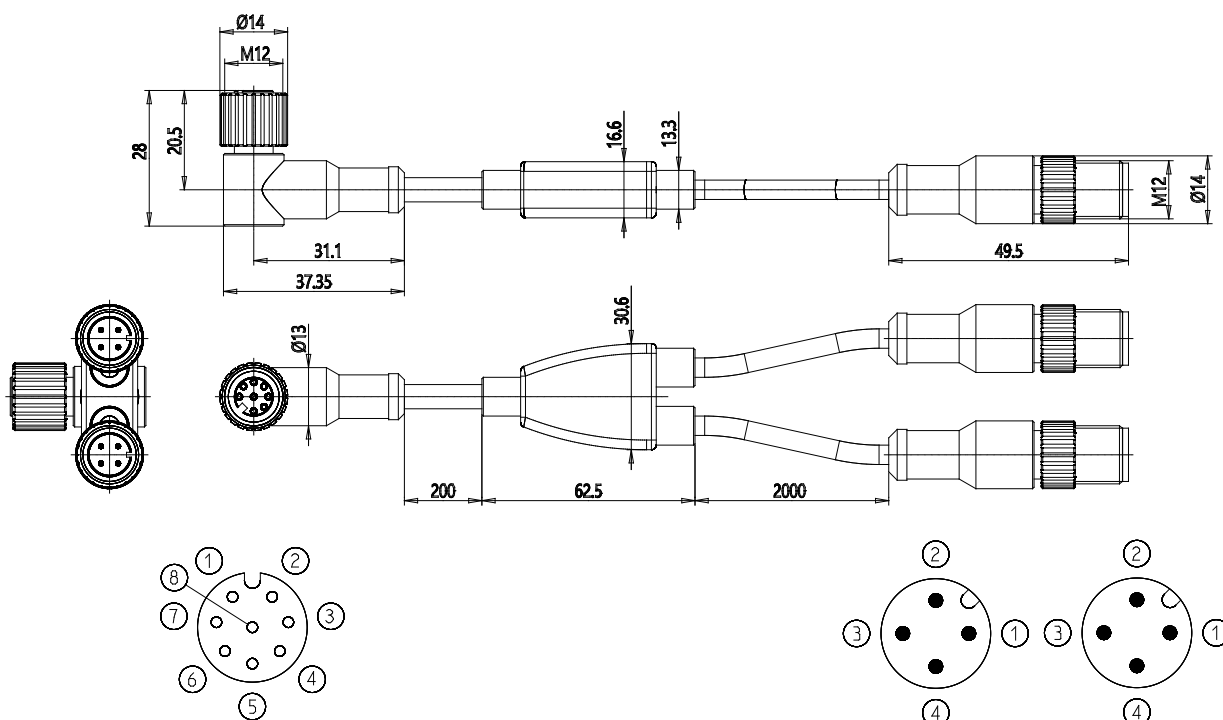

Y-shaped, PRE - CX4 connection cable - Series PRE

Product code: PRE-CS-Y-V

Datasheet creation date: 10/03/2025 10:54

Check the most updated document online [click here](#)

TECHNICAL DATA

Mod.	PRE-CS-Y-V
------	------------

Y-shaped, PRE - CX4 connection cable - Series PRE

Product code: PRE-CS-Y-V

DIMENSIONS

Mod.	PRE-CS-Y-V
------	------------