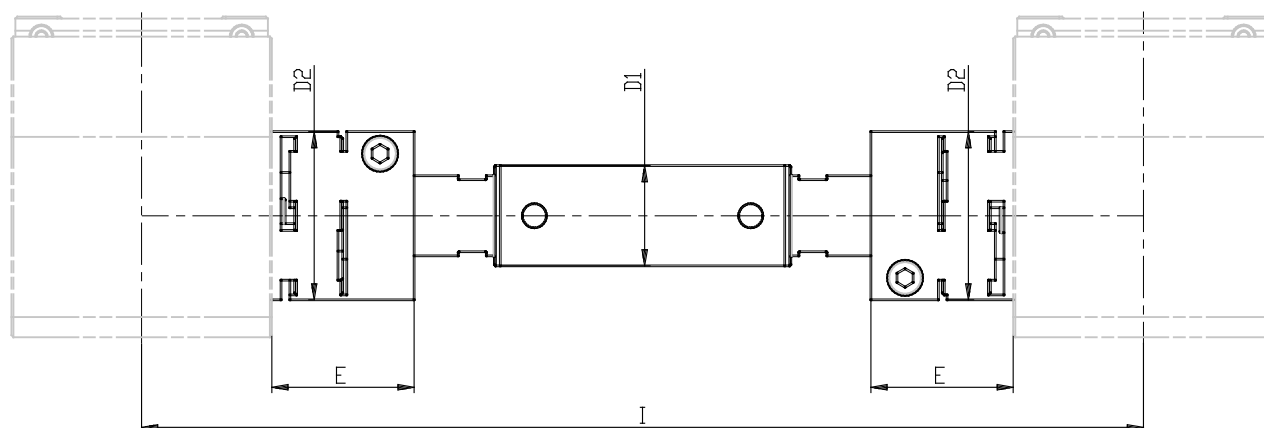

parallel connection kit - Mod. PS

Product code: PS-5E-80-0300

Datasheet creation date: 07/03/2025 15:41

Check the most updated document online [click here](#)

TECHNICAL DATA

Mod.	PS-5E-80
Size	80

parallel connection kit - Mod. PS

Product code: PS-5E-80-0300

DIMENSIONS

I (mm)	300
D1 (mm)	32
D2 (mm)	56
E (mm)	40.0