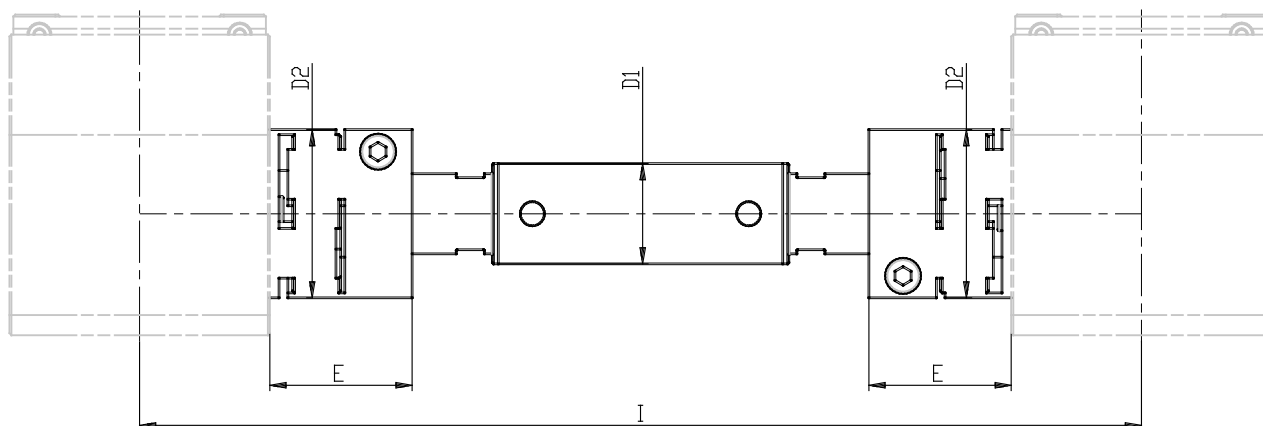

parallel connection kit - Mod. PS

Product code: PS-5E-80-0430

Datasheet creation date: 07/03/2025 15:41

Check the most updated document online [click here](#)

TECHNICAL DATA

Mod.	PS-5E-80
Size	80

parallel connection kit - Mod. PS

Product code: PS-5E-80-0430

DIMENSIONS

I (mm)	430
D1 (mm)	32
D2 (mm)	56
E (mm)	40.0