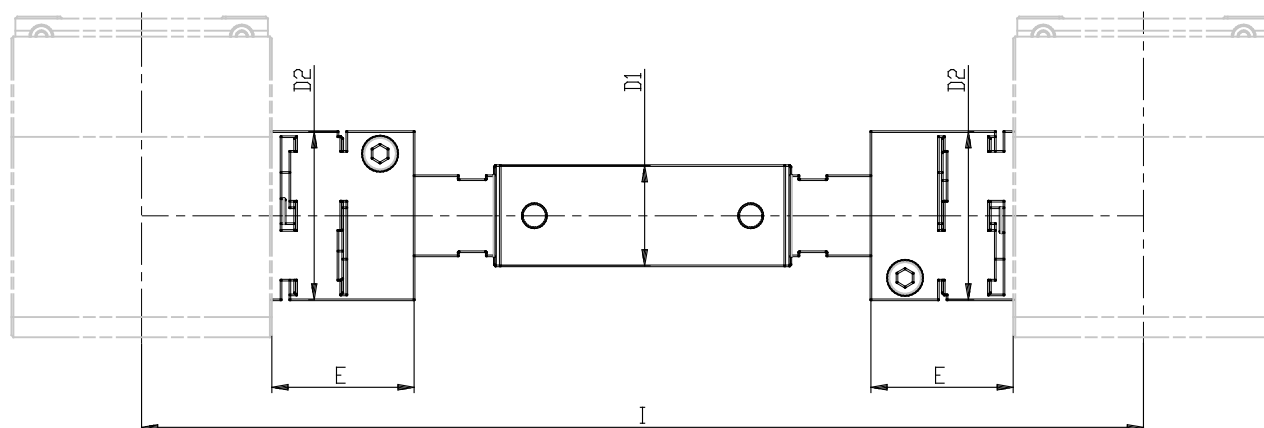

parallel connection kit - Mod. PS

Product code: PS-5E-80-0445

Datasheet creation date: 07/03/2025 15:41

Check the most updated document online [click here](#)

TECHNICAL DATA

Mod.	PS-5E-80
Size	80

parallel connection kit - Mod. PS

Product code: PS-5E-80-0445

DIMENSIONS

I (mm)	445
D1 (mm)	32
D2 (mm)	56
E (mm)	40.0