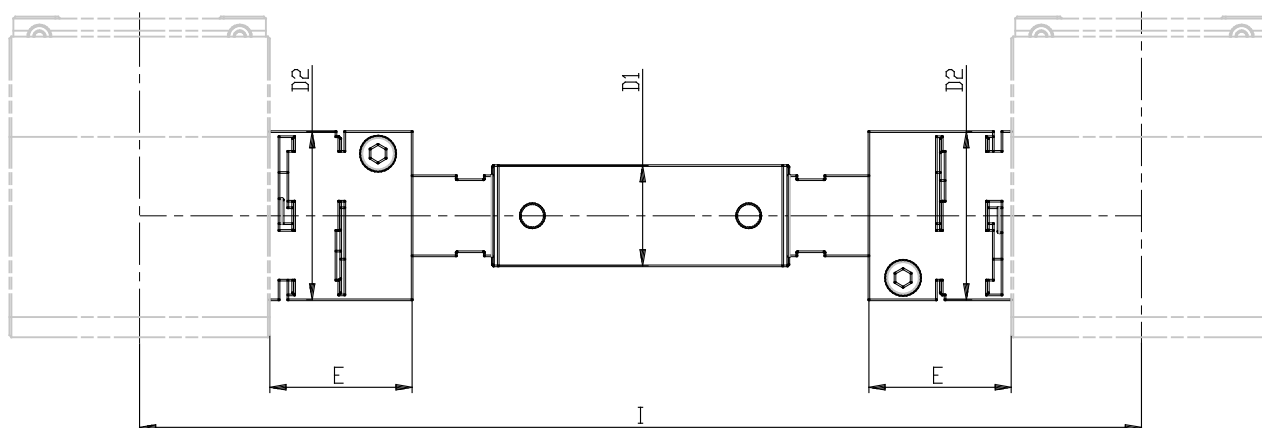

parallel connection kit - Mod. PS

Product code: PS-5E-80-0700

Datasheet creation date: 07/03/2025 15:41

Check the most updated document online [click here](#)

TECHNICAL DATA

Mod.	PS-5E-80
Size	80

parallel connection kit - Mod. PS

Product code: PS-5E-80-0700

DIMENSIONS

I (mm)	700
D1 (mm)	32
D2 (mm)	56
E (mm)	40.0