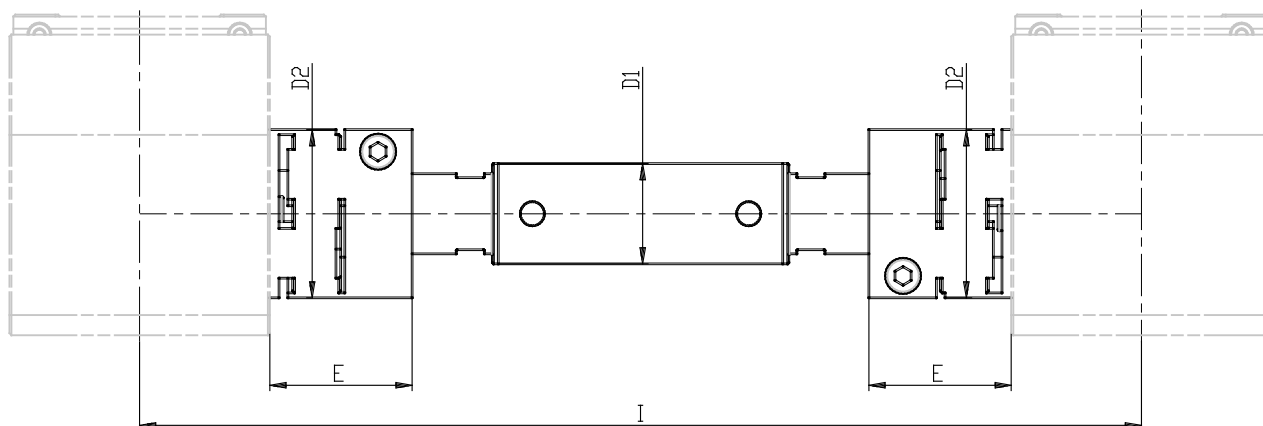

parallel connection kit - Mod. PS

Product code: PS-5E-80-0930

Datasheet creation date: 07/03/2025 15:41

Check the most updated document online [click here](#)

TECHNICAL DATA

Mod.	PS-5E-80
Size	80

parallel connection kit - Mod. PS

Product code: PS-5E-80-0930

DIMENSIONS

I (mm)	930
D1 (mm)	32
D2 (mm)	56
E (mm)	40.0