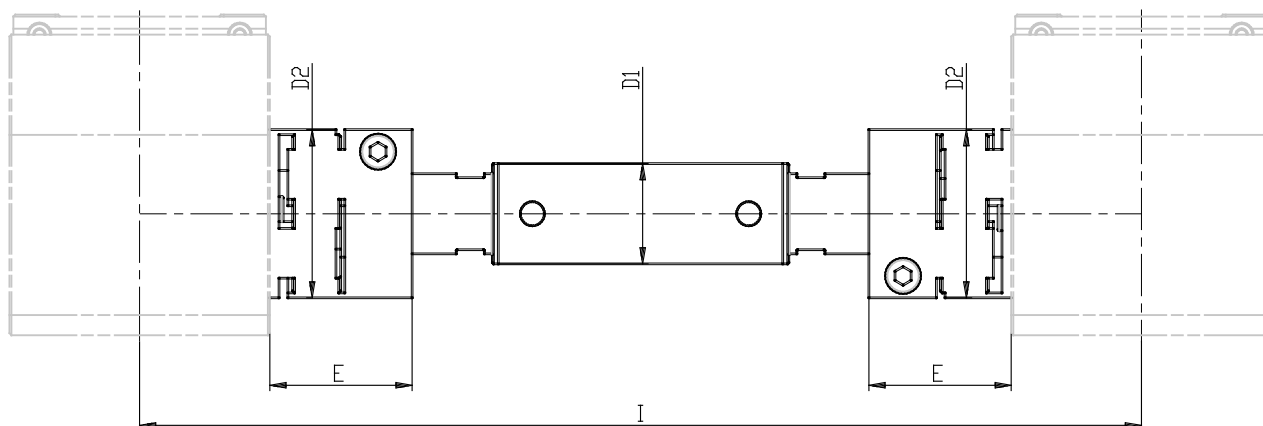

parallel connection kit - Mod. PS

Product code: PS-5E-80-0963

Datasheet creation date: 07/03/2025 15:41

Check the most updated document online [click here](#)

TECHNICAL DATA

Mod.	PS-5E-80
Size	80

parallel connection kit - Mod. PS

Product code: PS-5E-80-0963

DIMENSIONS

I (mm)	963
D1 (mm)	32
D2 (mm)	56
E (mm)	40.0