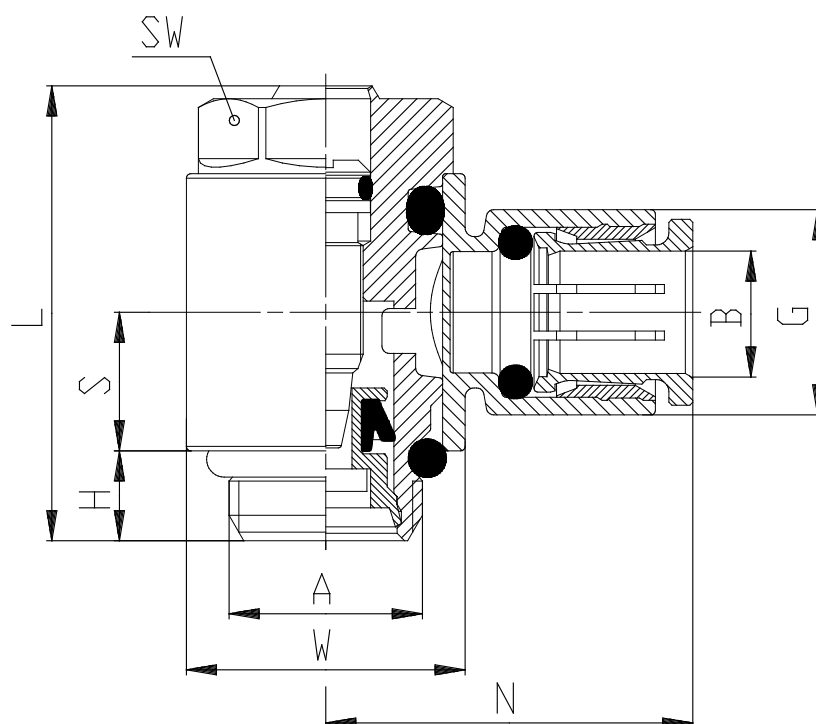

## Valves - Series PSCU

Product code: PSCU 604-1/8-8

Datasheet creation date: 10/03/2025 12:16

Check the most updated document online [click here](#)

### TECHNICAL DATA

Mod.	PSCU 604-1/8-8
------	----------------

## Valves - Series PSCU

Product code: PSCU 604-1/8-8

### **DIMENSIONS**

	G1/8
(mm)	8
(mm)	13.9
(mm)	5.0
(mm)	27.0
(mm)	22.5
(mm)	7.75
(mm)	14.0
(mm)	12