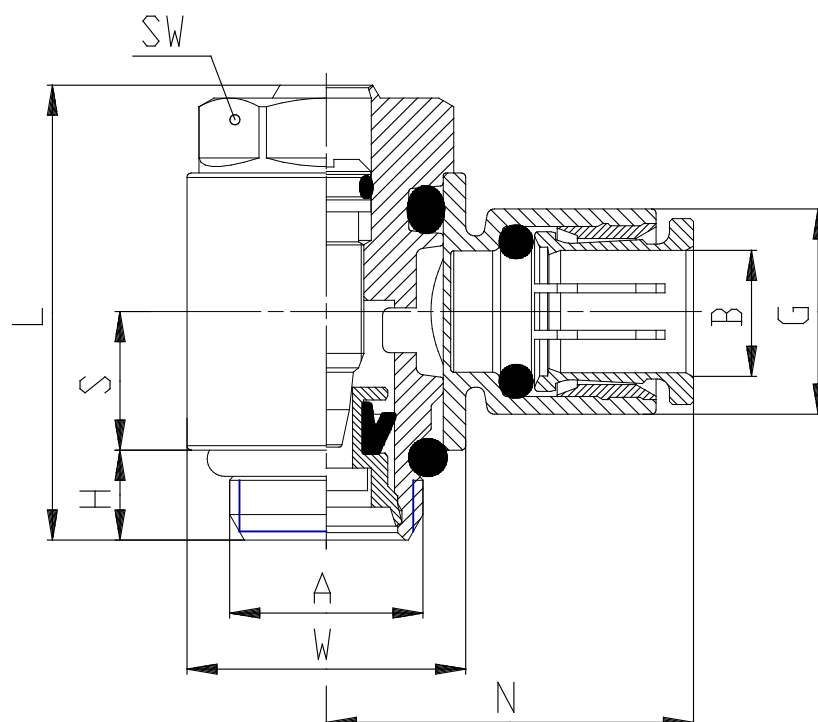

Valves - Series PSVU

Product code: PSVU 604-1/8-6

Datasheet creation date: 10/03/2025 12:16

Check the most updated document online [click here](#)

TECHNICAL DATA

Mod.	PSVU 604-1/8-6
------	----------------

Valves - Series PSVU

Product code: PSVU 604-1/8-6

DIMENSIONS

A	G1/8
B (mm)	6
G (mm)	11.6
H (mm)	5.0
L (mm)	27.0
N (mm)	21.0
S (mm)	7.75
W (mm)	14.0
SW (mm)	12