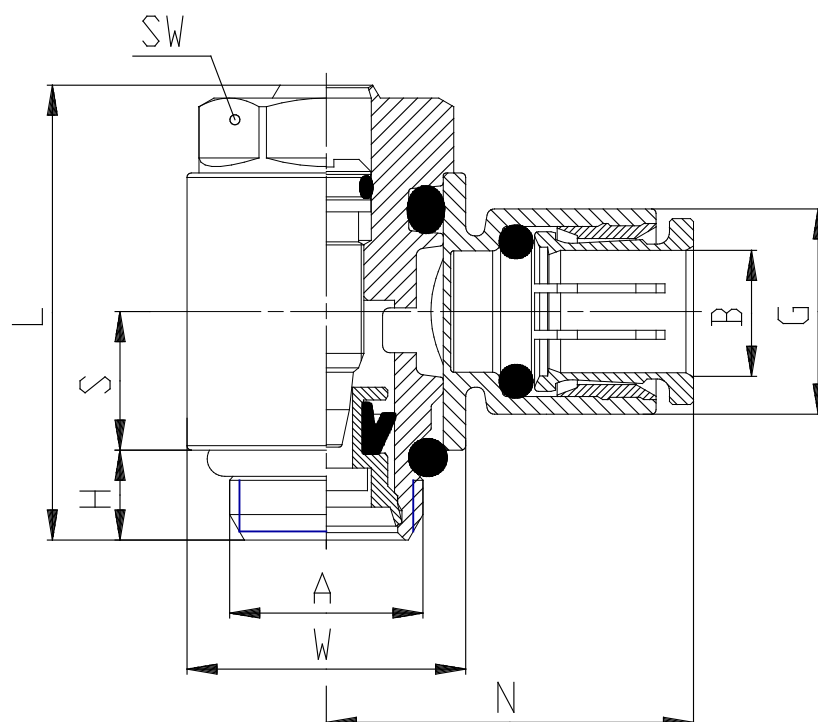

Valves - Series PSVU

Product code: PSVU 604-1/8-8

Datasheet creation date: 10/03/2025 12:16

Check the most updated document online [click here](#)

TECHNICAL DATA

Mod.	PSVU 604-1/8-8
------	----------------

Valves - Series PSVU

Product code: PSVU 604-1/8-8

■ DIMENSIONS

A	G1/8
B (mm)	8
G (mm)	13.9
H (mm)	5.0
L (mm)	27.0
N (mm)	22.5
S (mm)	7.75
W (mm)	14.0
SW (mm)	12