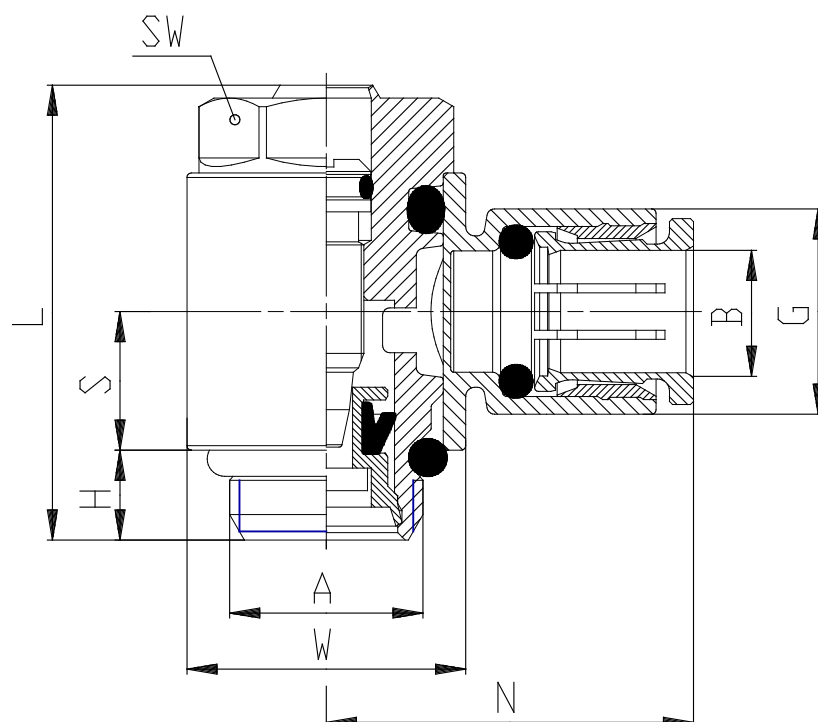

Valves - Series PSVU

Product code: PSVU 606-1/4-10

Datasheet creation date: 10/03/2025 12:16

Check the most updated document online [click here](#)

TECHNICAL DATA

Mod.	PSVU 606-1/4-10
------	-----------------

Valves - Series PSVU

Product code: PSVU 606-1/4-10

DIMENSIONS

A	G1/4
B (mm)	10
G (mm)	16.1
H (mm)	6.0
L (mm)	30.5
N (mm)	27.0
S (mm)	9.25
W (mm)	18.5
SW (mm)	15