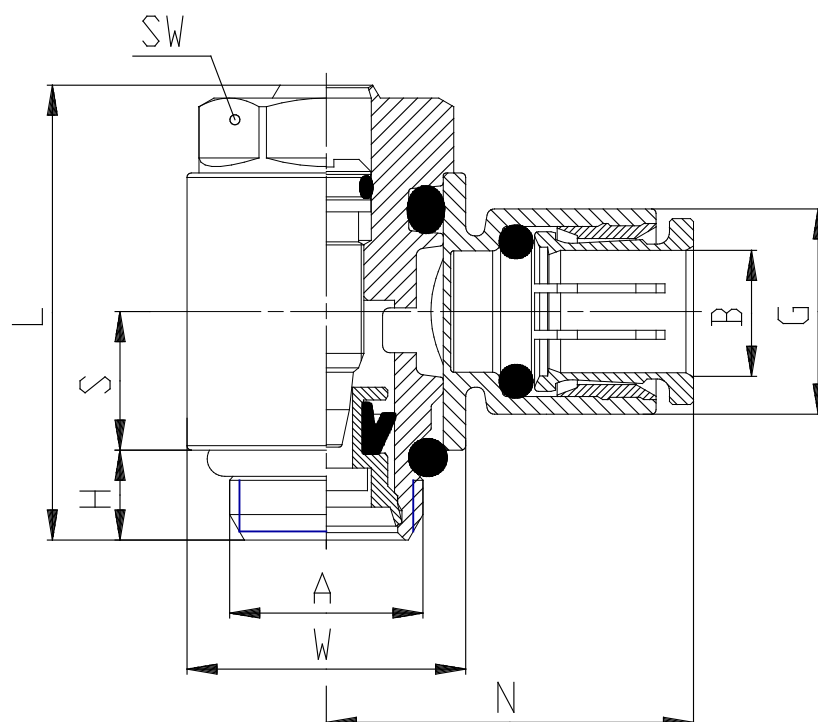

## Valves - Series PSVU

Product code: PSVU 606-1/4-6

Datasheet creation date: 10/03/2025 12:16

Check the most updated document online [click here](#)

### TECHNICAL DATA

Mod.	PSVU 606-1/4-6
------	----------------

## Valves - Series PSVU

Product code: PSVU 606-1/4-6

### DIMENSIONS

<b>A</b>	G1/4
<b>B (mm)</b>	6
<b>G (mm)</b>	13.9
<b>H (mm)</b>	6.0
<b>L (mm)</b>	30.5
<b>N (mm)</b>	24.5
<b>S (mm)</b>	9.25
<b>W (mm)</b>	18.5
<b>SW (mm)</b>	15