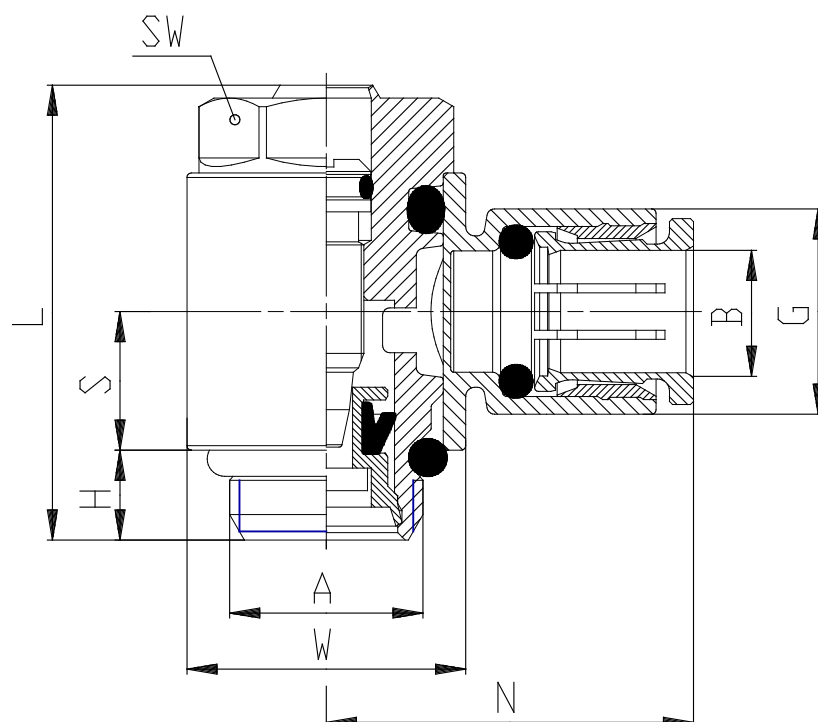

## Valves - Series PSVU

Product code: PSVU 606-1/4-8

Datasheet creation date: 10/03/2025 12:16

Check the most updated document online [click here](#)

### TECHNICAL DATA

Mod.	PSVU 606-1/4-8
------	----------------

## Valves - Series PSVU

Product code: PSVU 606-1/4-8

### DIMENSIONS

<b>A</b>	G1/4
<b>B (mm)</b>	8
<b>G (mm)</b>	13.9
<b>H (mm)</b>	6.0
<b>L (mm)</b>	30.5
<b>N (mm)</b>	24.5
<b>S (mm)</b>	9.25
<b>W (mm)</b>	18.5
<b>SW (mm)</b>	15