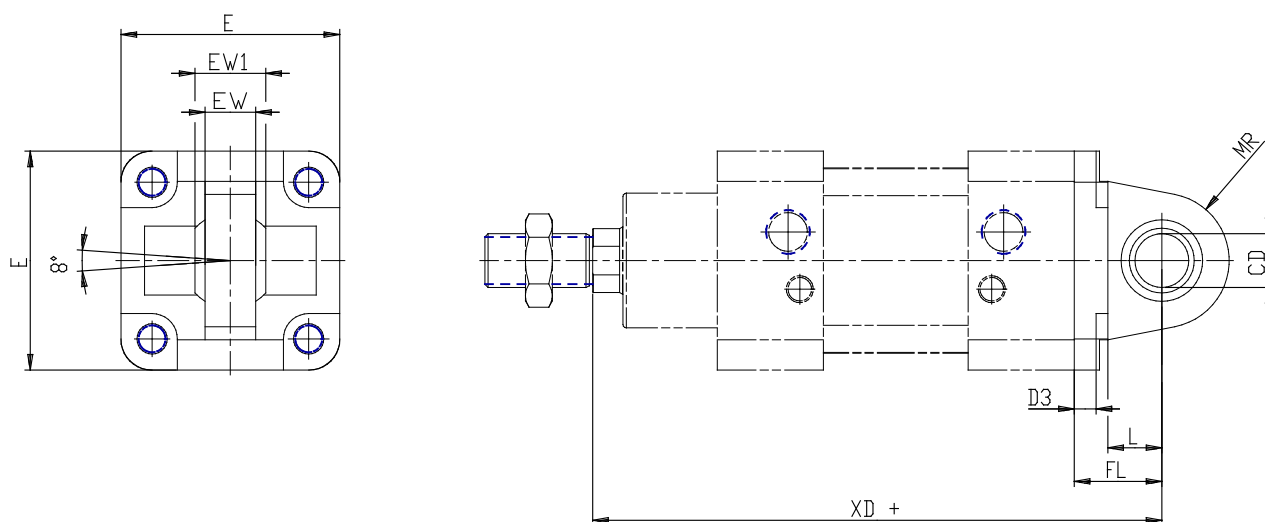

Male trunnion bracket with swivel ball joint - Mod. R-90

Product code: R-90-100

Datasheet creation date: 07/03/2025 15:54

Check the most updated document online [click here](#)

■ TECHNICAL DATA

Mod.	R-90-100
------	----------

Male trunnion bracket with swivel ball joint - Mod. R-90

Product code: R-90-100

DIMENSIONS

EW (mm)	18.0
EW1 (mm)	25
CD (mm)	20
E (mm)	115
FL (mm)	41
L (mm)	25
MR (mm)	30
XD (mm)	230
D3 (mm)	5.5