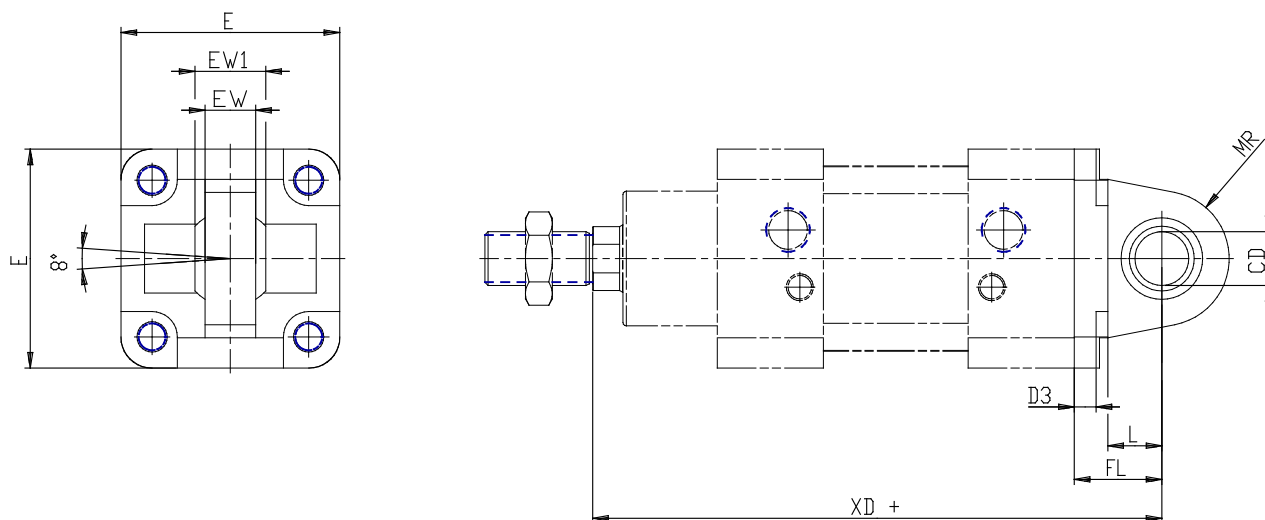

Male trunnion bracket with swivel ball joint - Mod. R-90

Product code: R-90-125

Datasheet creation date: 07/03/2025 15:54

Check the most updated document online [click here](#)

TECHNICAL DATA

Mod.	R-90-125
------	----------

Male trunnion bracket with swivel ball joint - Mod. R-90

Product code: R-90-125

DIMENSIONS

EW (mm)	25.0
EW1 (mm)	37
CD (mm)	30
E (mm)	140
FL (mm)	50
L (mm)	30
MR (mm)	40
XD (mm)	275
D3 (mm)	5.5