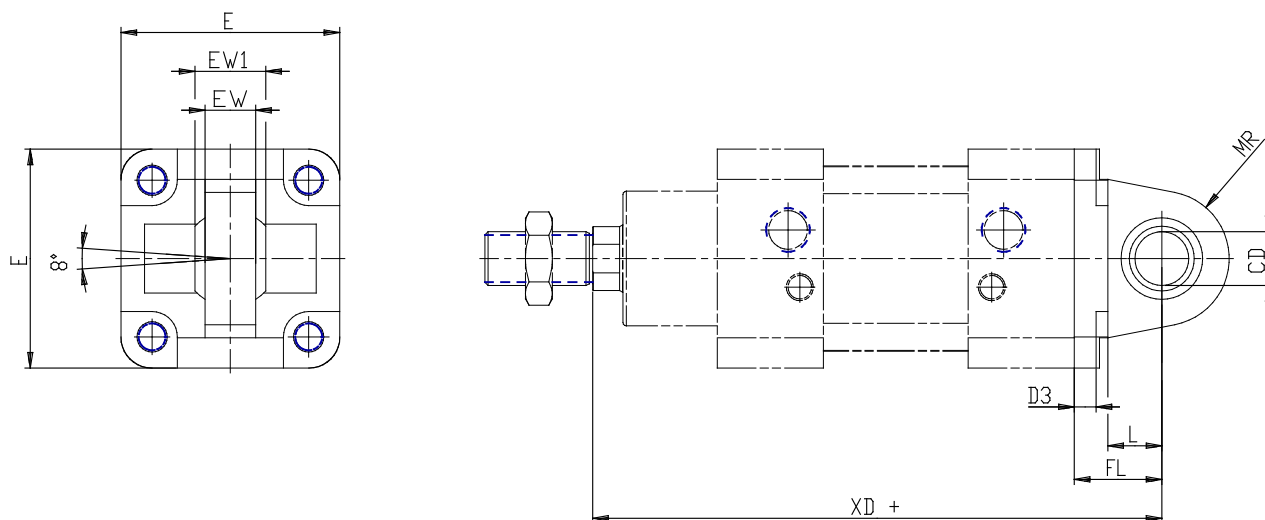

Male trunnion bracket with swivel ball joint - Mod. R-90

Product code: R-90-32

Datasheet creation date: 07/03/2025 15:54

Check the most updated document online [click here](#)

■ TECHNICAL DATA

Mod.	R-90-32
------	---------

Male trunnion bracket with swivel ball joint - Mod. R-90

Product code: R-90-32

DIMENSIONS

EW (mm)	10.5
EW1 (mm)	14
CD (mm)	10
E (mm)	45
FL (mm)	22
L (mm)	12
MR (mm)	15
XD (mm)	142
D3 (mm)	5.5