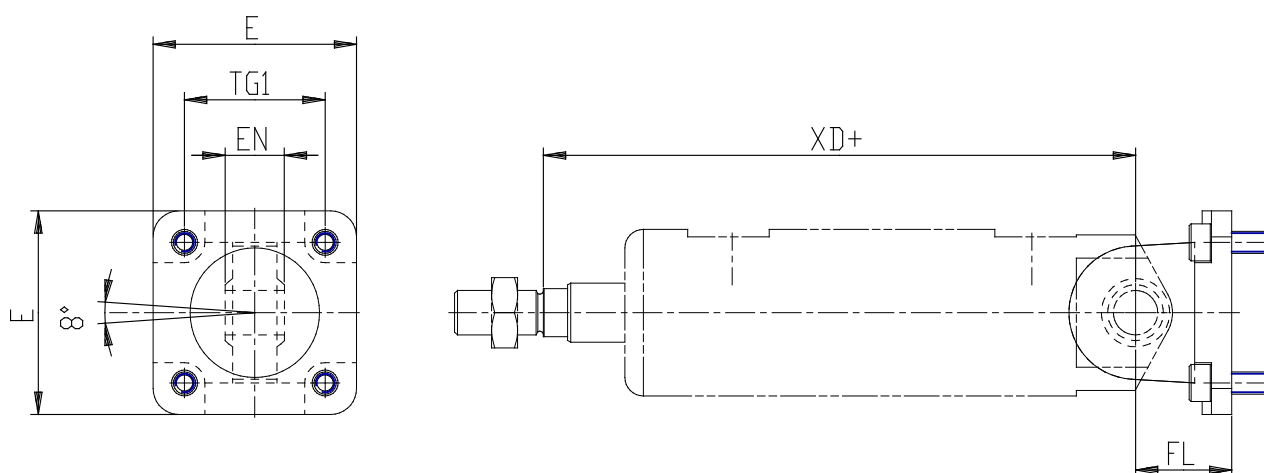

Mod. R - Male trunnion bracket with swivel ball joint

Product code: R-90-40

Datasheet creation date: 07/03/2025 15:54

Check the most updated document online [click here](#)

TECHNICAL DATA

Mod.	R-90-40
------	---------

Mod. R - Male trunnion bracket with swivel ball joint

Product code: R-90-40

DIMENSIONS

E (mm)	55
EN (mm)	16
FL (mm)	25
TG1 (mm)	38.0
XD (mm)	160