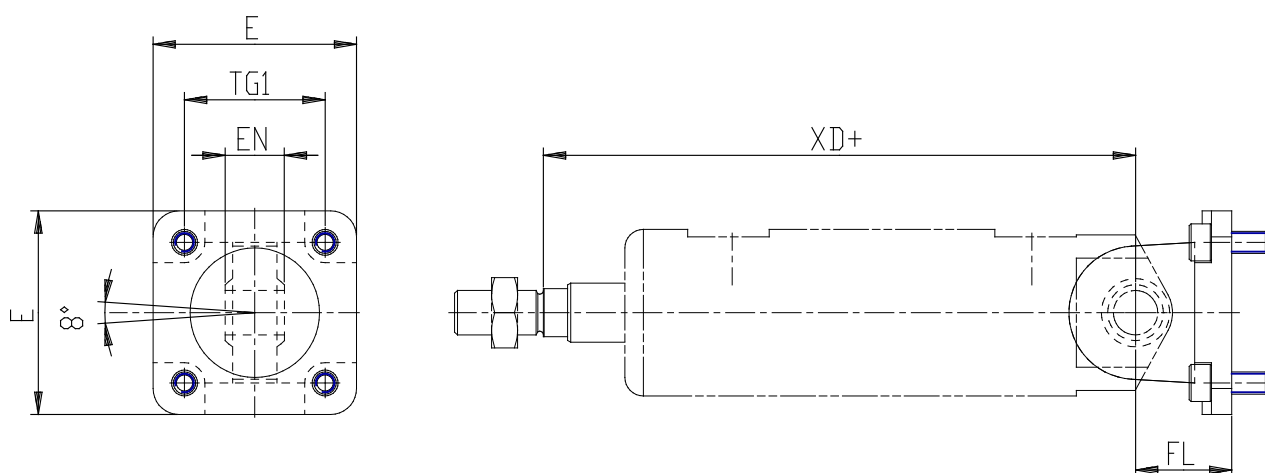

Mod. R - Male trunnion bracket with swivel ball joint

Product code: R-90-50

Datasheet creation date: 07/03/2025 15:54

Check the most updated document online [click here](#)

TECHNICAL DATA

Mod.	R-90-50
------	---------

Mod. R - Male trunnion bracket with swivel ball joint

Product code: R-90-50

DIMENSIONS

E (mm)	65
EN (mm)	21
FL (mm)	27
TG1 (mm)	46.5
XD (mm)	170