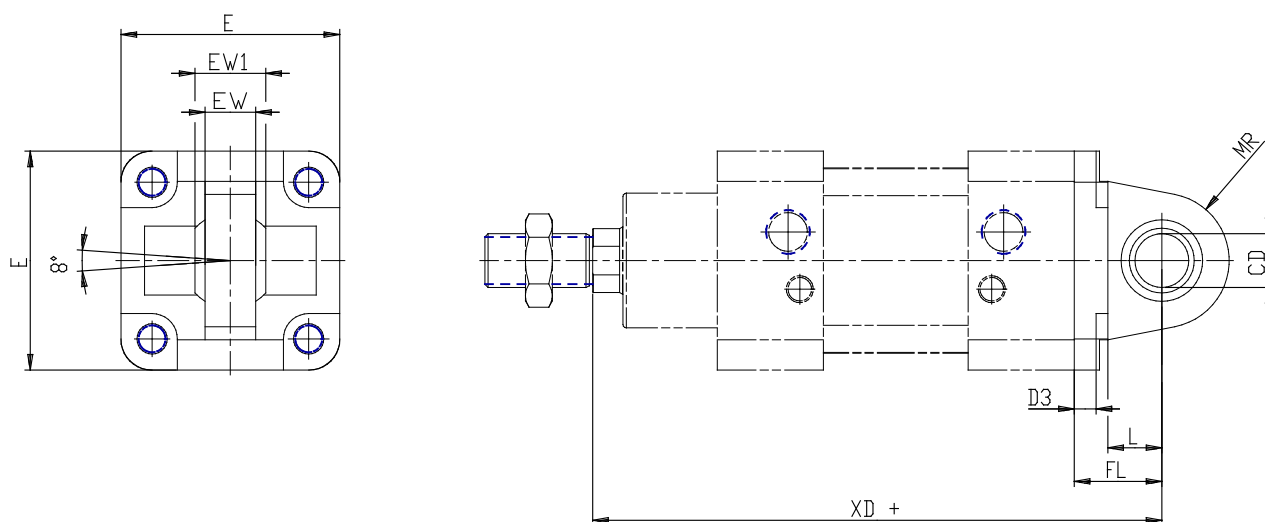

Male trunnion bracket with swivel ball joint - Mod. R-90

Product code: R-90-80

Datasheet creation date: 07/03/2025 15:54

Check the most updated document online [click here](#)

TECHNICAL DATA

Mod.	R-90-80
------	---------

Male trunnion bracket with swivel ball joint - Mod. R-90

Product code: R-90-80

DIMENSIONS

EW (mm)	18.0
EW1 (mm)	25
CD (mm)	20
E (mm)	95
FL (mm)	36
L (mm)	22
MR (mm)	27
XD (mm)	210
D3 (mm)	5.5