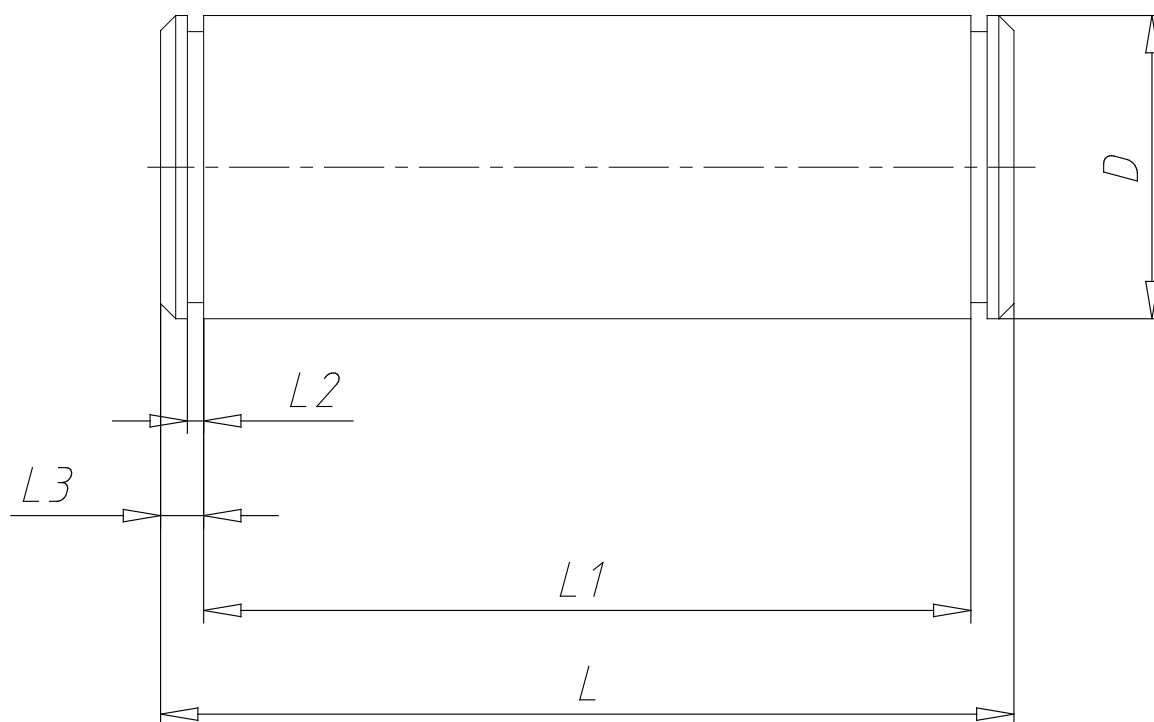

## Clevis Pin - Mod. S

Product code: S-63

Datasheet creation date: 07/03/2025 16:04

Check the most updated document online [click here](#)

### TECHNICAL DATA

Mod.	S-63
------	------

### DIMENSIONS

<b>D (mm)</b>	16
<b>L (mm)</b>	77.0
<b>L1 (mm)</b>	71
<b>L2 (mm)</b>	1.1
<b>L3 (mm)</b>	3.00