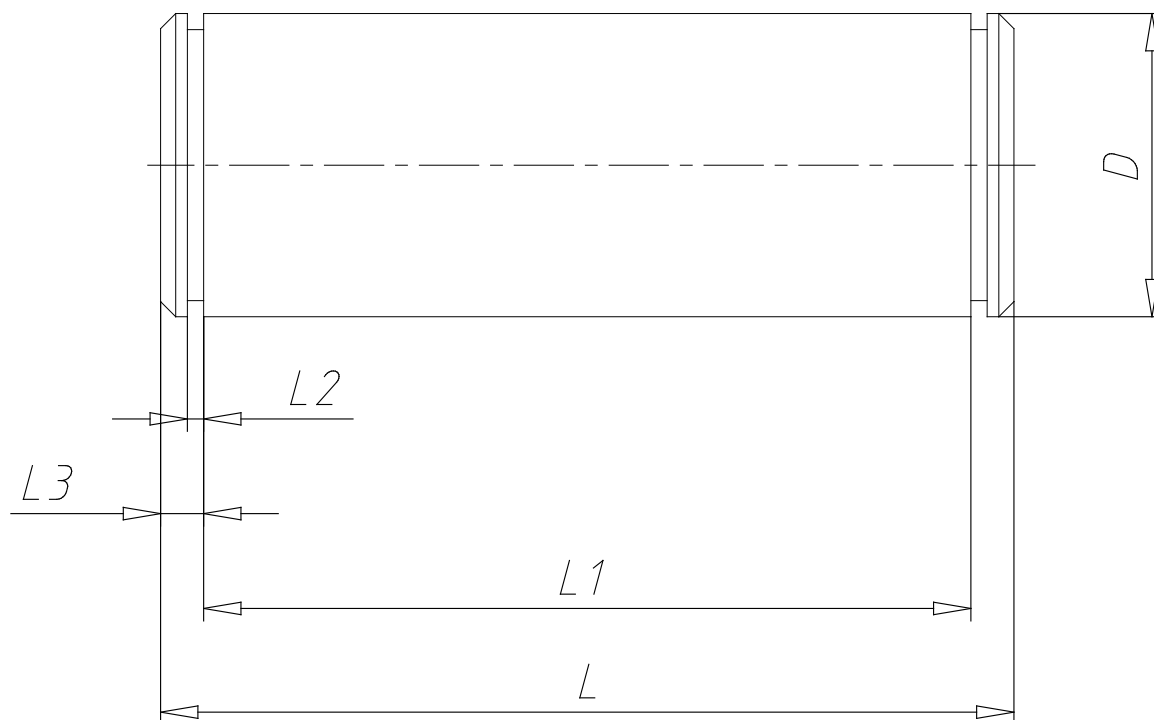

Clevis Pin - Mod. S-90

Product code: S-90-100

Datasheet creation date: 07/03/2025 15:54

Check the most updated document online [click here](#)

TECHNICAL DATA

Mod.	S-90-100
------	----------

Clevis Pin - Mod. S-90

Product code: S-90-100

DIMENSIONS

D (mm)	20
L (mm)	121.0
L1 (mm)	111
L2 (mm)	1.3
L3 (mm)	5.00