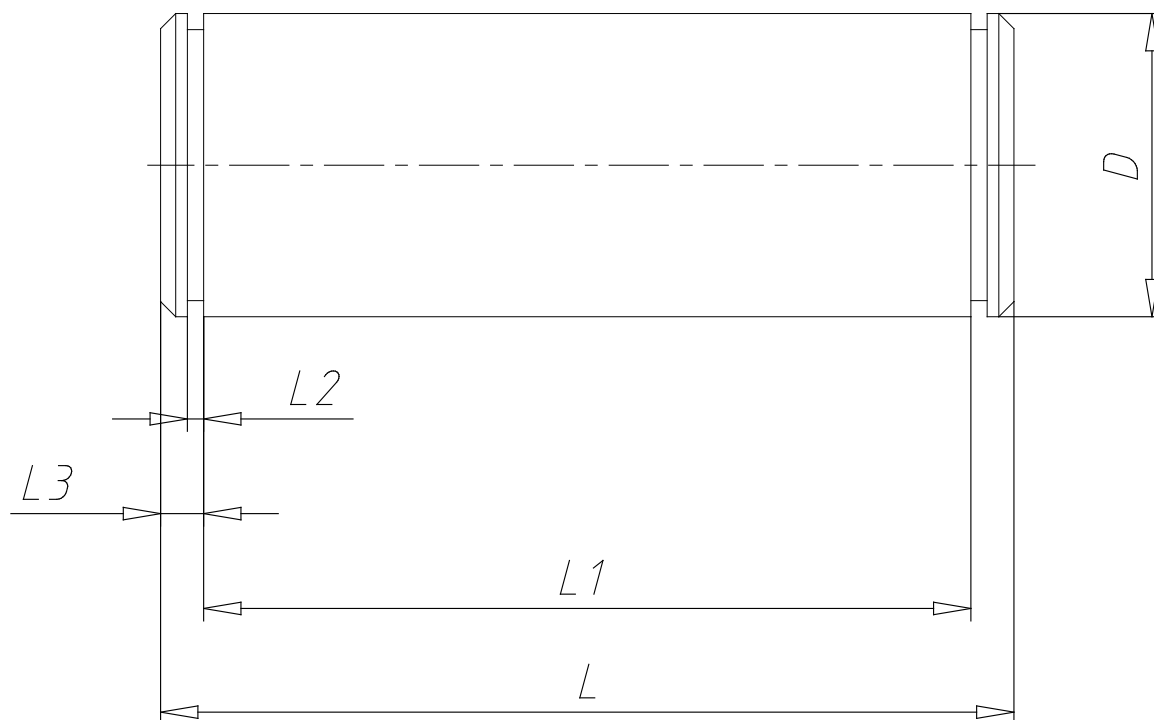

## Clevis Pin - Mod. S

Product code: S-90-63

Datasheet creation date: 07/03/2025 15:54

Check the most updated document online [click here](#)

### ■ TECHNICAL DATA

Mod.	S-90-63
------	---------

## Clevis Pin - Mod. S

Product code: S-90-63

### DIMENSIONS

<b>D (mm)</b>	16
<b>L (mm)</b>	77
<b>L1 (mm)</b>	71
<b>L2 (mm)</b>	1.1
<b>L3 (mm)</b>	3