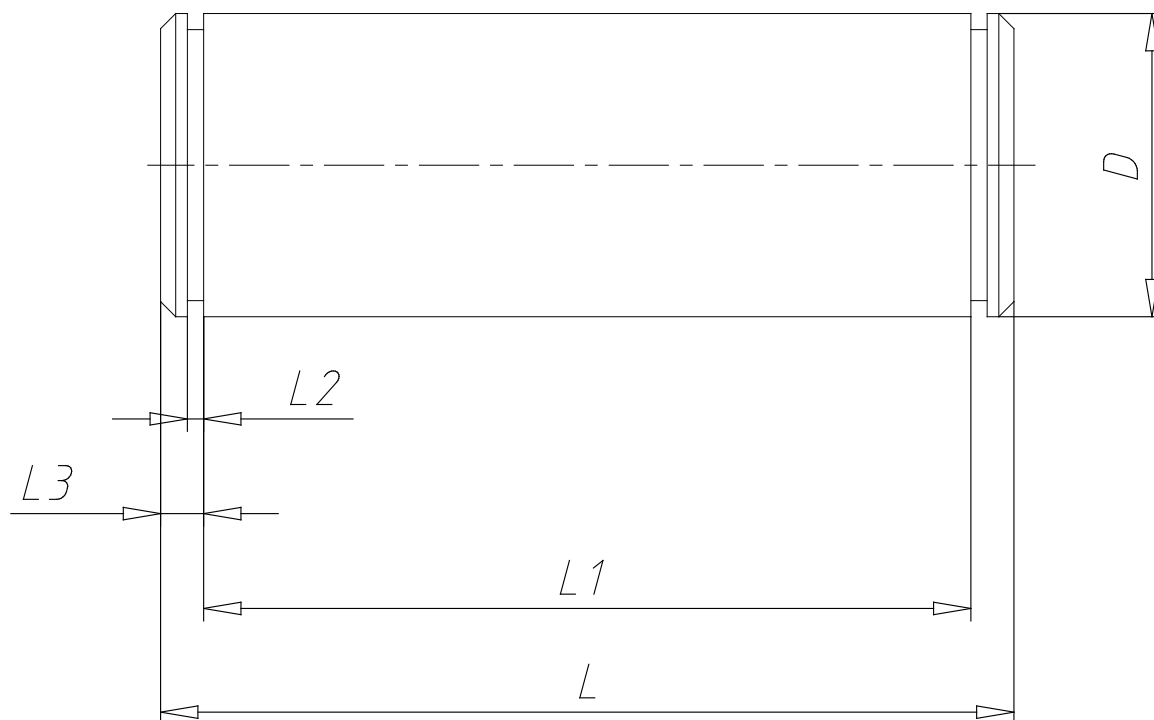

Clevis Pin - Mod. S-90

Product code: S-90-80

Datasheet creation date: 07/03/2025 15:54

Check the most updated document online [click here](#)

TECHNICAL DATA

Mod.	S-90-80
------	---------

Clevis Pin - Mod. S-90

Product code: S-90-80

DIMENSIONS

D (mm)	16
L (mm)	97.0
L1 (mm)	91
L2 (mm)	1.1
L3 (mm)	3.00