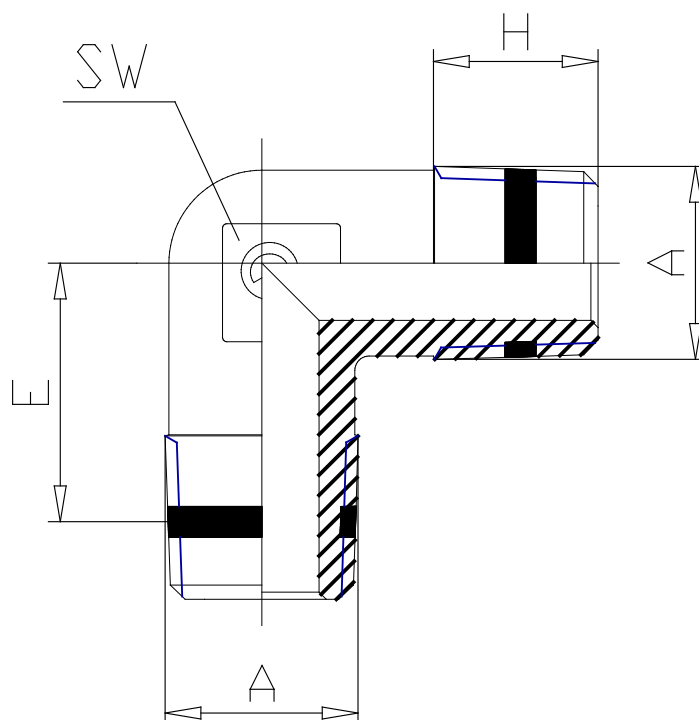

Mod. S2010 - Sprint fittings Serie S2000

Product code: S2010 1/2

Datasheet creation date: 10/03/2025 02:58

Check the most updated document online [click here](#)

■ TECHNICAL DATA

Mod.	S2010 1/2
------	-----------

Mod. S2010 - Sprint fittings Serie S2000

Product code: S2010 1/2

■ DIMENSIONS

A	R1/2
E (mm)	16.0
H (mm)	14.0
SW (mm)	16