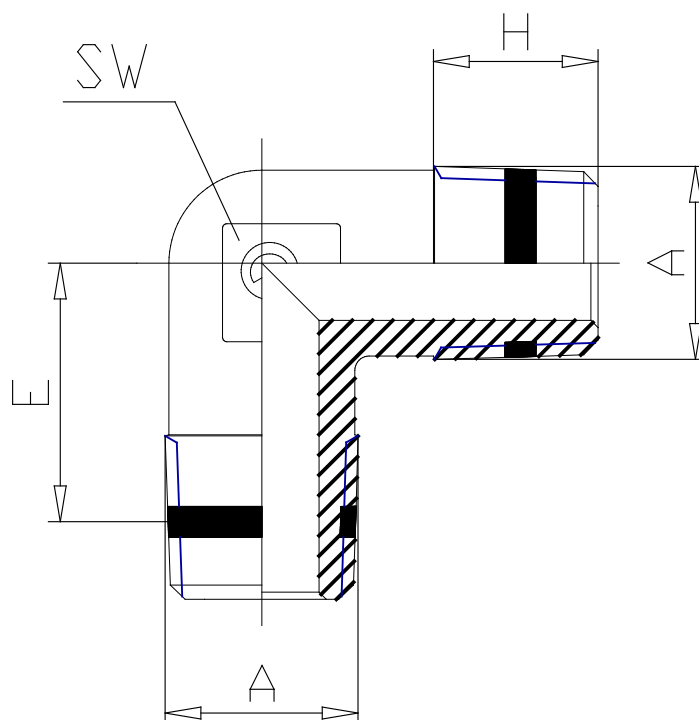

Mod. S2010 - Sprint fittings Serie S2000

Product code: S2010 1/8

Datasheet creation date: 10/03/2025 02:58

Check the most updated document online [click here](#)

TECHNICAL DATA

Mod.	S2010 1/8
------	-----------

Mod. S2010 - Sprint fittings Serie S2000

Product code: S2010 1/8

DIMENSIONS

A	R1/8
E (mm)	11.5
H (mm)	7.5
SW (mm)	9