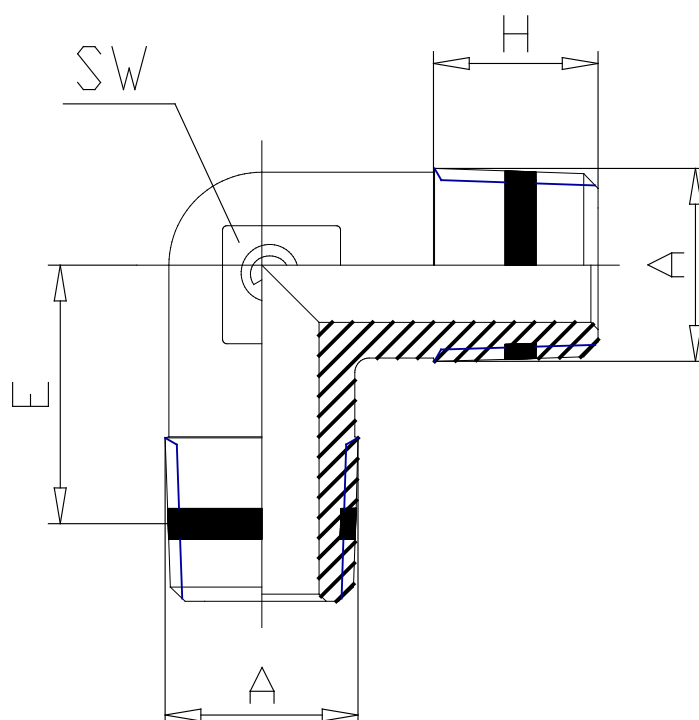

Mod. S2010 - Sprint fittings Serie S2000

Product code: S2010 3/8

Datasheet creation date: 10/03/2025 02:58

Check the most updated document online [click here](#)

■ TECHNICAL DATA

Mod.	S2010 3/8
------	-----------

Mod. S2010 - Sprint fittings Serie S2000

Product code: S2010 3/8

DIMENSIONS

A	R3/8
E (mm)	15.5
H (mm)	11.5
SW (mm)	14