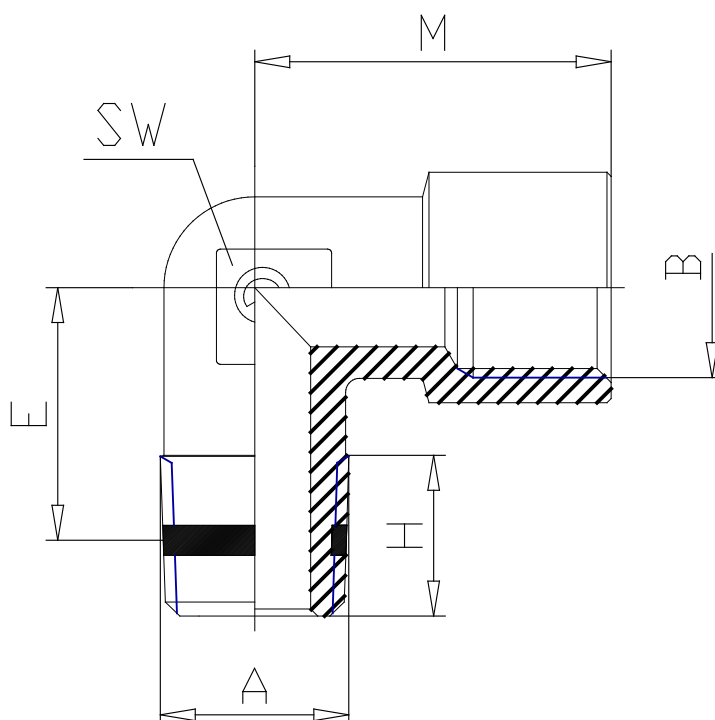

## Mod. S2020 - Sprint fittings Serie S2000

Product code: S2020 1/2-1/2

Datasheet creation date: 10/03/2025 02:58

Check the most updated document online [click here](#)

### TECHNICAL DATA

Mod.	S2020 1/2-1/2
------	---------------

## Mod. S2020 - Sprint fittings Serie S2000

Product code: S2020 1/2-1/2

### DIMENSIONS

<b>A</b>	R1/2
<b>B</b>	G1/2
<b>E (mm)</b>	17.5
<b>H (mm)</b>	14.0
<b>M (mm)</b>	31.5
<b>SW (mm)</b>	20