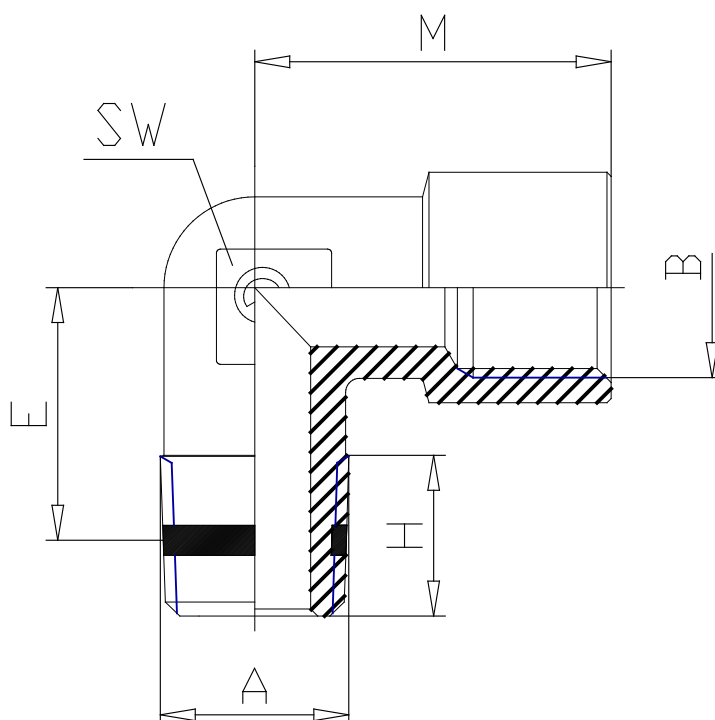

## Mod. S2020 - Sprint fittings Serie S2000

Product code: S2020 1/4-1/4

Datasheet creation date: 10/03/2025 02:58

Check the most updated document online [click here](#)

### TECHNICAL DATA

Mod.	S2020 1/4-1/4
------	---------------

## Mod. S2020 - Sprint fittings Serie S2000

Product code: S2020 1/4-1/4

### DIMENSIONS

<b>A</b>	R1/4
<b>B</b>	G1/4
<b>E (mm)</b>	15.0
<b>H (mm)</b>	11.0
<b>M (mm)</b>	23.0
<b>SW (mm)</b>	14