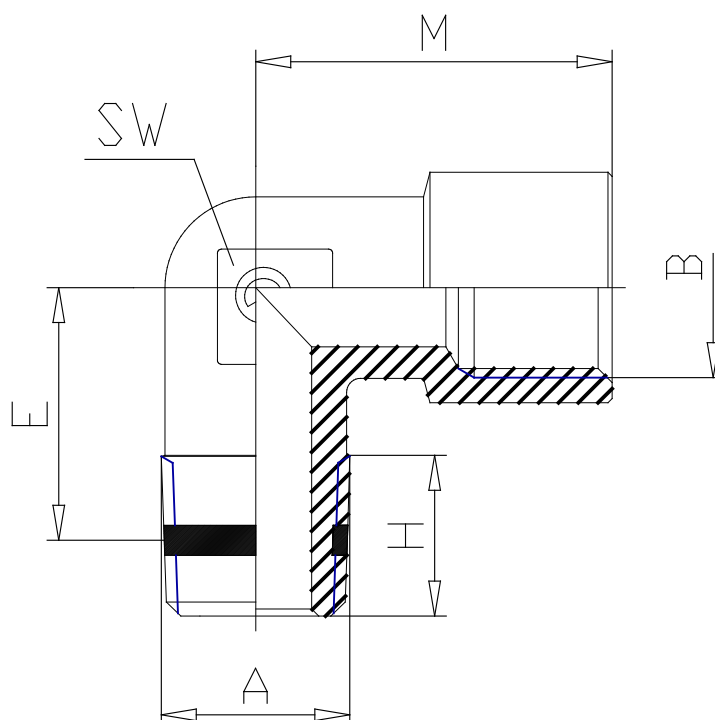

Mod. S2020 - Sprint fittings Serie S2000

Product code: S2020 1/8-1/8

Datasheet creation date: 10/03/2025 02:58

Check the most updated document online [click here](#)

TECHNICAL DATA

Mod.	S2020 1/8-1/8
------	---------------

Mod. S2020 - Sprint fittings Serie S2000

Product code: S2020 1/8-1/8

DIMENSIONS

A	R1/8
B	G1/8
E (mm)	11.5
H (mm)	8.5
M (mm)	19.0
SW (mm)	12