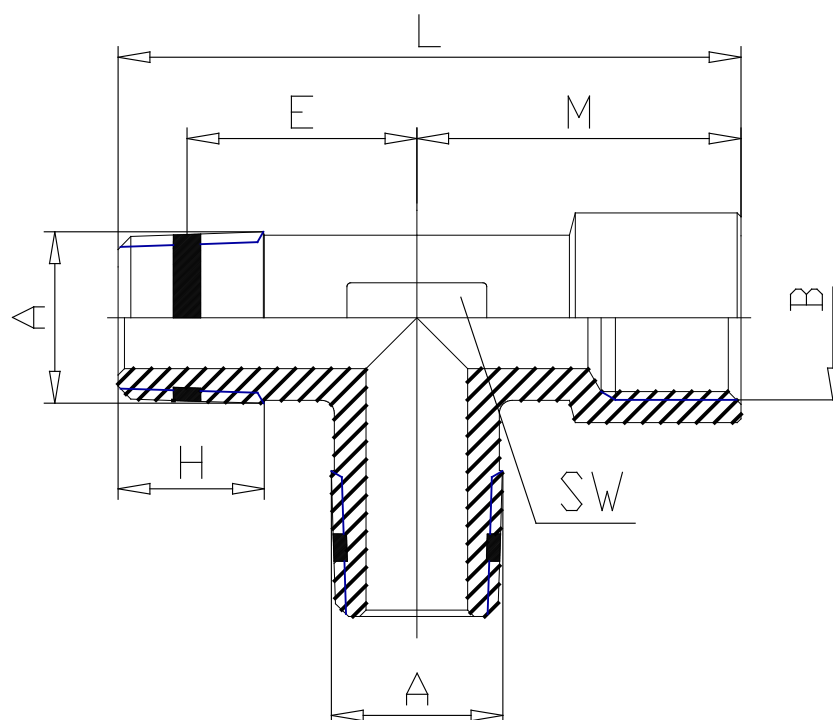

Mod. S2050 - Sprint fittings Serie S2000

Product code: S2050 1/2-1/2

Datasheet creation date: 10/03/2025 02:58

Check the most updated document online [click here](#)

TECHNICAL DATA

Mod.	S2050 1/2-1/2
------	---------------

Mod. S2050 - Sprint fittings Serie S2000

Product code: S2050 1/2-1/2

DIMENSIONS

A	R1/2
B	G1/2
E (mm)	17.5
H (mm)	14.0
L (mm)	60.5
M (mm)	31.5
SW (mm)	20