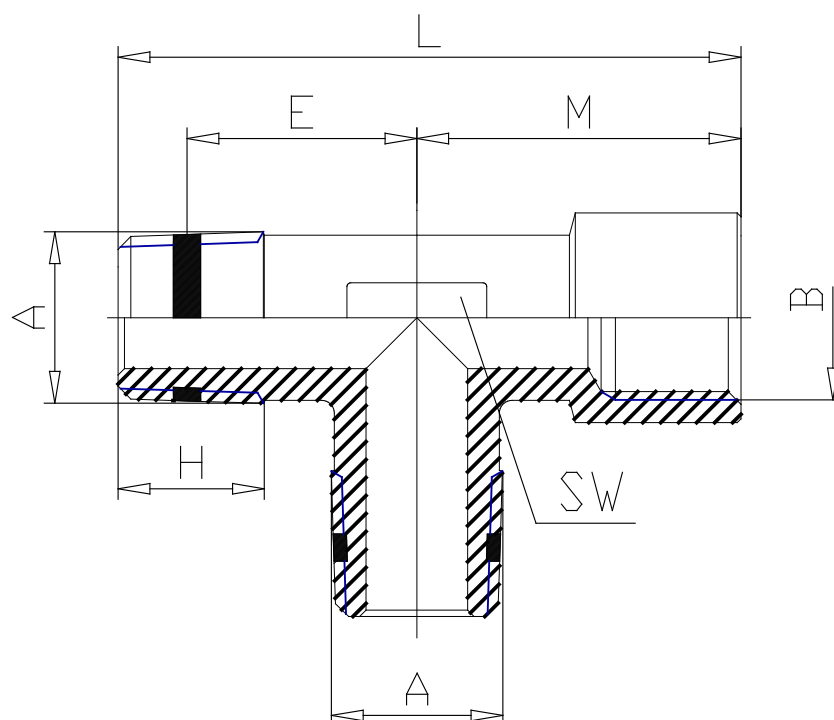

## Mod. S2050 - Sprint fittings Serie S2000

Product code: S2050 1/4-1/4

Datasheet creation date: 10/03/2025 02:58

Check the most updated document online [click here](#)

### TECHNICAL DATA

Mod.	S2050 1/4-1/4
------	---------------

## Mod. S2050 - Sprint fittings Serie S2000

Product code: S2050 1/4-1/4

### DIMENSIONS

<b>A</b>	R1/4
<b>B</b>	G1/4
<b>E (mm)</b>	15.0
<b>H (mm)</b>	11.5
<b>L (mm)</b>	46.0
<b>M (mm)</b>	23.0
<b>SW (mm)</b>	14