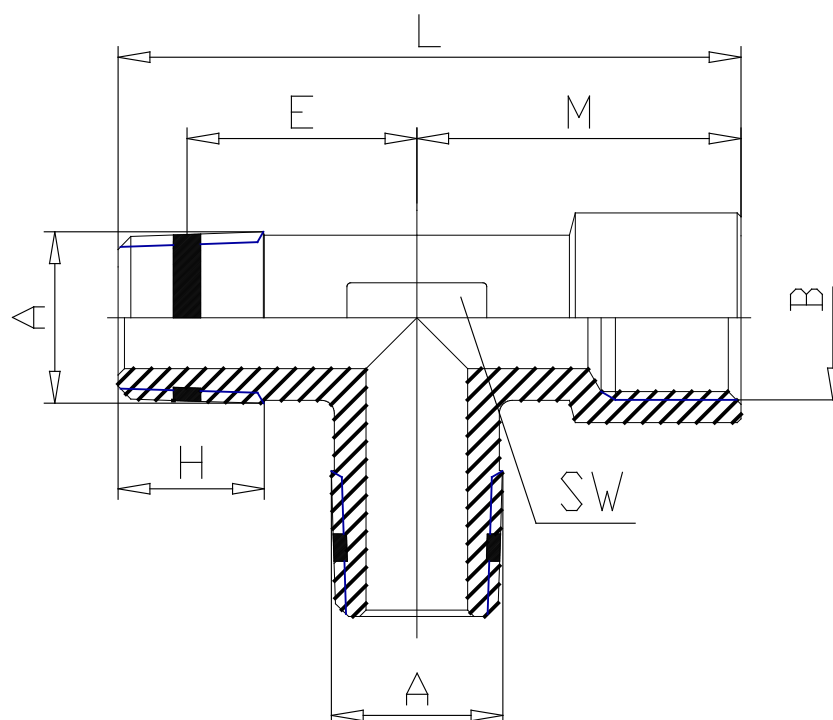

## Mod. S2050 - Sprint fittings Serie S2000

Product code: S2050 1/8-1/8

Datasheet creation date: 10/03/2025 02:58

Check the most updated document online [click here](#)

### TECHNICAL DATA

Mod.	S2050 1/8-1/8
------	---------------

## Mod. S2050 - Sprint fittings Serie S2000

Product code: S2050 1/8-1/8

### DIMENSIONS

<b>A</b>	R1/8
<b>B</b>	G1/8
<b>E (mm)</b>	11.5
<b>H (mm)</b>	8.5
<b>L (mm)</b>	37.0
<b>M (mm)</b>	19.0
<b>SW (mm)</b>	12