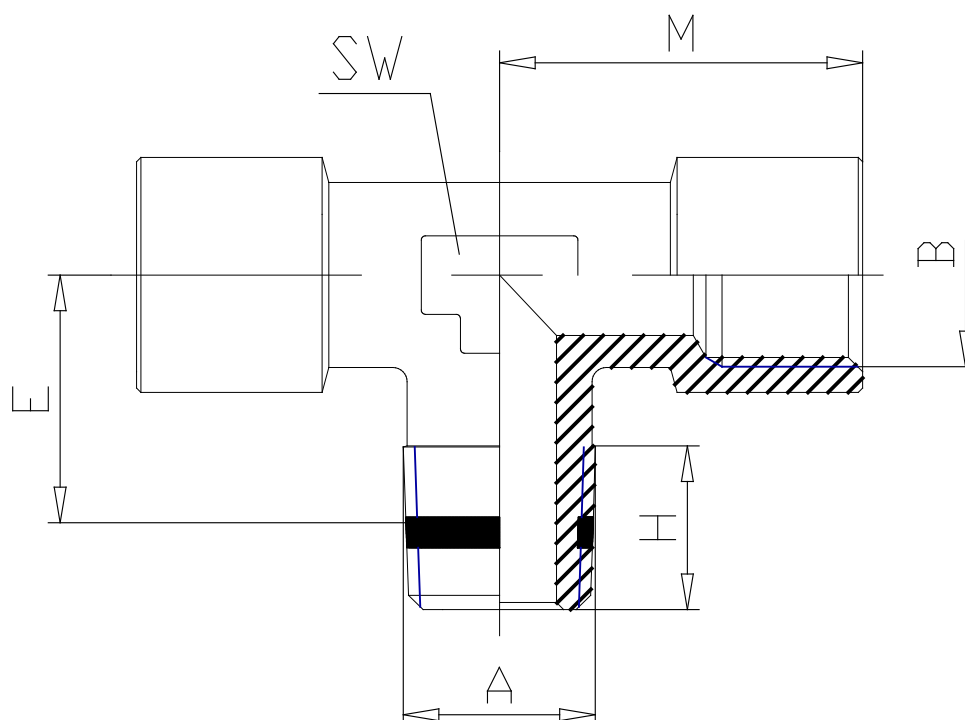

Mod. S2060 - Sprint fittings Serie S2000

Product code: S2060 1/2-1/2

Datasheet creation date: 10/03/2025 02:58

Check the most updated document online [click here](#)

TECHNICAL DATA

Mod.	S2060 1/2-1/2
------	---------------

Mod. S2060 - Sprint fittings Serie S2000

Product code: S2060 1/2-1/2

DIMENSIONS

A	R1/2
B	G1/2
E (mm)	17.5
H (mm)	14.0
M (mm)	31.5
SW (mm)	20