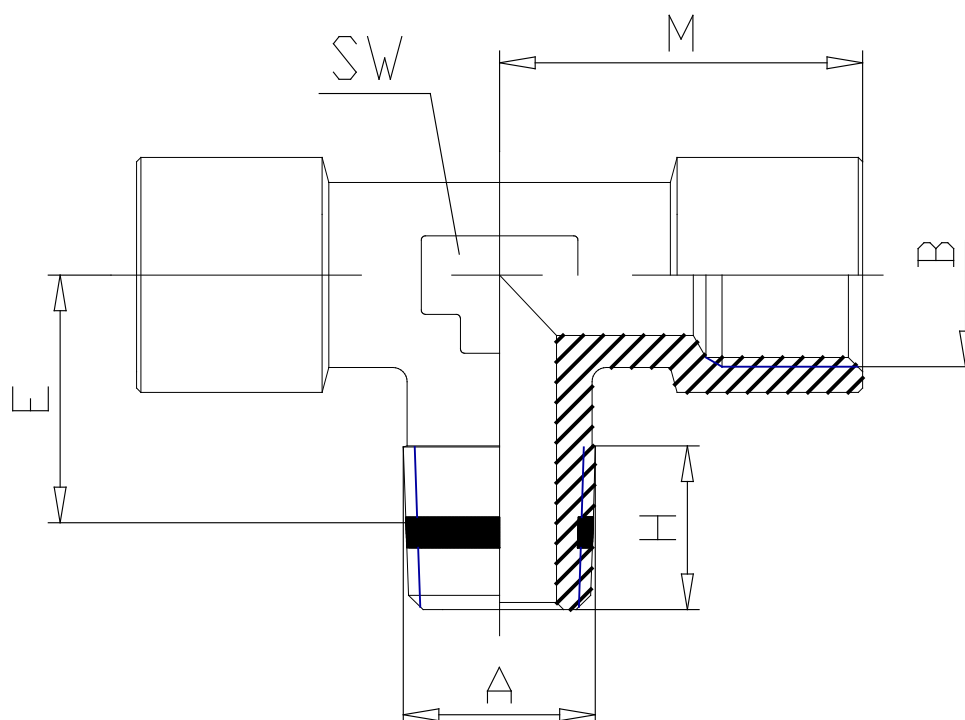

Mod. S2060 - Sprint fittings Serie S2000

Product code: S2060 1/4-1/4

Datasheet creation date: 10/03/2025 02:58

Check the most updated document online [click here](#)

TECHNICAL DATA

Mod.	S2060 1/4-1/4
------	---------------

Mod. S2060 - Sprint fittings Serie S2000

Product code: S2060 1/4-1/4

DIMENSIONS

A	R1/4
B	G1/4
E (mm)	15.0
H (mm)	11.5
M (mm)	23.0
SW (mm)	14