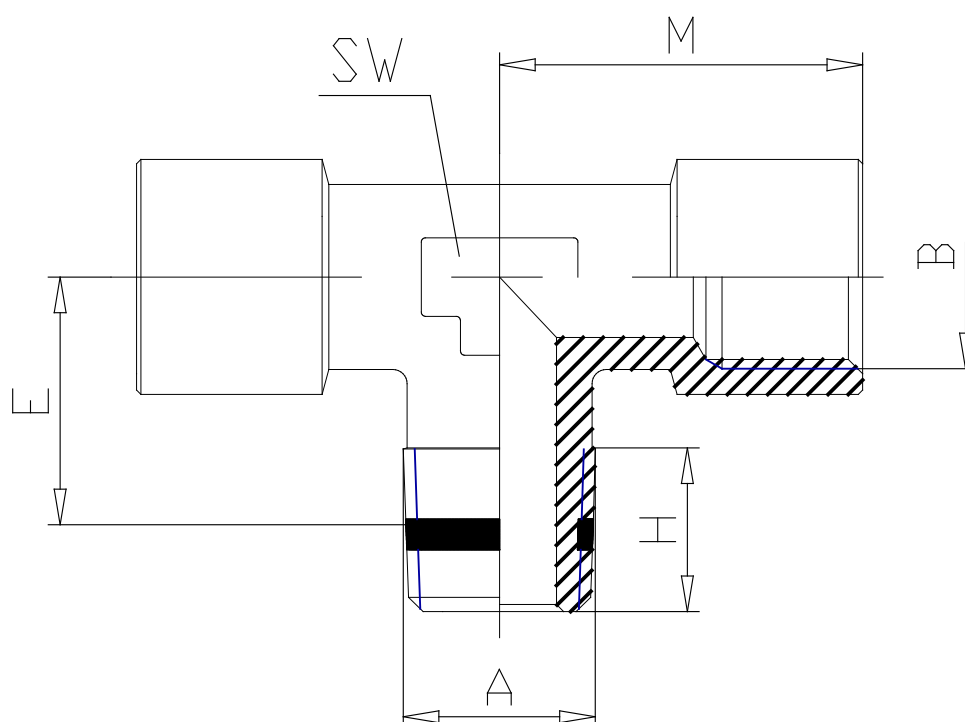

Mod. S2060 - Sprint fittings Serie S2000

Product code: S2060 1/8-1/8

Datasheet creation date: 10/03/2025 02:58

Check the most updated document online [click here](#)

TECHNICAL DATA

Mod.	S2060 1/8-1/8
------	---------------

Mod. S2060 - Sprint fittings Serie S2000

Product code: S2060 1/8-1/8

DIMENSIONS

A	R1/8
B	G1/8
E (mm)	11.5
H (mm)	8.5
M (mm)	19.0
SW (mm)	12